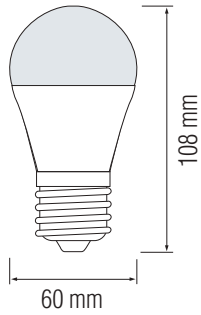

LED BULB

Product&Family Code: 001 006 0008

PREMIER-8

Technical Drawing

Photometric Diagram

Technical Data	
Voltage (V)	175-250V
Product Wattage (W)	8
Equivalence with incandescent lamp	65
Colour Render Index (Ra)	>Ra80
Colour Temperature (K)	3000K-4200K-6400K
Materials	Aluminium Housing with PMMA Diffuser
Protection Class	-
Dimmable	No
EEL	A+
Warm-up time up to 60 % of the full light output	Instant Full Light
Luminous Flux (lm)	850
Luminous Efficacy (lm/W)	106
Rated Life (hrs) Ⓢ	25,000
IP Rating	-
Power Factor	>0.5
Beam Angle ☆	160 °
Starting Time	<0.5
Number of ON-OFF cycling	x12,500