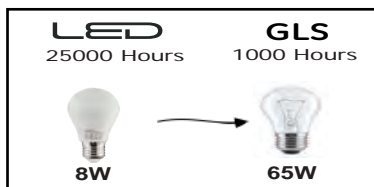

LED BULB

Product&Family Code: 001 006 0008

PREMIER-8

Technical Drawing

Photometric Diagram

Technical Data	
Voltage (V)	175-250V
Product Wattage (W)	8
Equivalence with incandescent lamp	65
Colour Render Index (Ra)	>Ra80
Colour Temperature (K)	3000K-4200K-6400K
Materials	Aluminium Housing with PMMA Diffuser
Protection Class	-
Dimmable	No
EEL	A+
Warm-up time up to 60 % of the full light output	Instant Full Light
Luminous Flux (lm)	850
Luminous Efficacy (lm/W)	106
Rated Life (hrs) Ⓢ	25,000
IP Rating	-
Power Factor	>0.5
Beam Angle ☆	160 °
Starting Time	<0.5
Number of ON-OFF cycling	x12,500