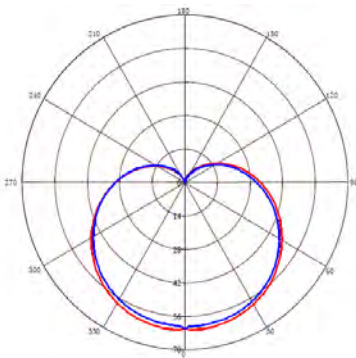

LED BULB

Product&Family Code: 001 006 0008

PREMIER-8

Technical Drawing

Photometric Diagram

Technical Data	
Voltage (V)	175-250V
Product Wattage (W)	8
Equivalence with incandescent lamp	65
Colour Render Index (Ra)	>Ra80
Colour Temperature (K)	3000K-4200K-6400K
Materials	Aluminium Housing with PMMA Diffuser
Protection Class	-
Dimmable	No
EEL	A+
Warm-up time up to 60 % of the full light output	Instant Full Light
Luminous Flux (lm)	850
Luminous Efficacy (lm/W)	106
Rated Life (hrs) Ⓢ	25,000
IP Rating	-
Power Factor	>0.5
Beam Angle ☆	160 °
Starting Time	<0.5
Number of ON-OFF cycling	x12,500