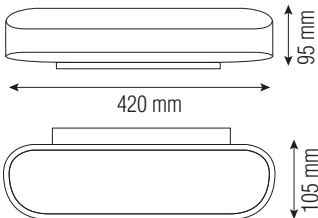

LED WALL LIGHT

Product&Family Code:

029 003 0012

BELEN-12

WHITE

Technical Drawing

Photometric Diagram

Technical Data

Voltage (V)	85-265V
Product Wattage (W)	12
Equivalence with incandescent lamp(W)	96
Colour Render Index (Ra)	>Ra80
Colour Temperature (K)	4000
Materials	Iron+Aluminum+Acrylic
Protection Class	I
Dimmable	No
EEL	A to A++
Warm-up time up to 60 %of the full light output	Instant Full Light
Luminous Flux (lm)	950
Luminous Efficacy (lm/W)	79
Rated Life (hrs) ⌚	30.000
IP Rating	20
Power Factor	>0.5
Beam Angle	90°
Starting Time	<0.2s
Number of ON-OFF cycling	x15.000