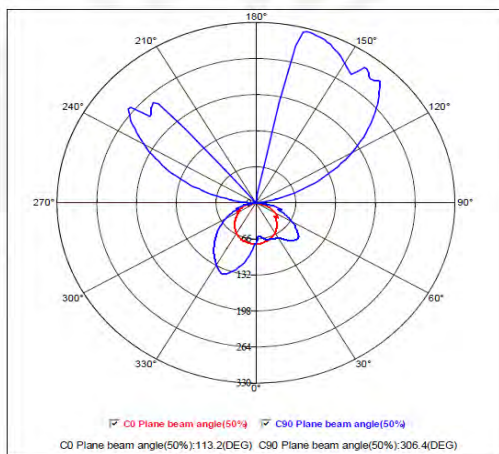

LED WALL LIGHT

Product&Family Code:

029 003 0012

BELEN-12

WHITE

Technical Drawing

Photometric Diagram

Technical Data

Voltage (V)	85-265V
Product Wattage (W)	12
Equivalence with incandescent lamp(W)	96
Colour Render Index (Ra)	>Ra80
Colour Temperature (K)	4000
Materials	Iron+Aluminum+Acrylic
Protection Class	I
Dimmable	No
EEL	A to A++
Warm-up time up to 60 %of the full light output	Instant Full Light
Luminous Flux (lm)	950
Luminous Efficacy (lm/W)	79
Rated Life (hrs) ⌚	30.000
IP Rating	20
Power Factor	>0.5
Beam Angle	90°
Starting Time	<0.2s
Number of ON-OFF cycling	x15.000