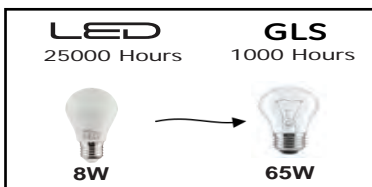

# LED BULB

White

## Photometric Diagram

Product&Family Code: 001 006 0008

**PREMIER-8**

Technical Data	
Voltage (V)	175-250V
Product Wattage (W)	8
Equivalence with incandescent lamp	65
Colour Render Index (Ra)	>Ra80
Colour Temperature (K)	3000K-4200K-6400K
Materials	Aluminium Housing with PMMA Diffuser
Protection Class	-
Dimmable	No
EEL	<b>A+</b>
Warm-up time up to 60 %of the full light output	Instant Full Light
Luminous Flux (lm)	850
Luminous Efficacy (lm/W)	106
Rated Life (hrs) Ⓢ	25,000
IP Rating	-
Power Factor	>0.5
Beam Angle ☆	160 °
Starting Time	<0.5
Number of ON-OFF cycling	x12,500