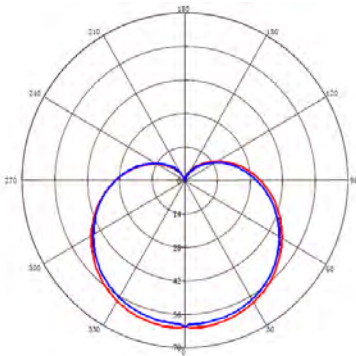

## Technical Drawing

## Photometric Diagram

Product&Family Code: 001 006 0008

**PREMIER-8**

Technical Data	
Voltage (V)	175-250V
Product Wattage (W)	8
Equivalence with incandescent lamp	65
Colour Render Index (Ra)	>Ra80
Colour Temperature (K)	3000K-4200K-6400K
Materials	Aluminium Housing with PMMA Diffuser
Protection Class	-
Dimmable	No
EEL	<b>A+</b>
Warm-up time up to 60 %of the full light output	Instant Full Light
Luminous Flux (lm)	850
Luminous Efficacy (lm/W)	106
Rated Life (hrs) Ⓢ	25,000
IP Rating	-
Power Factor	>0.5
Beam Angle ☆	160 °
Starting Time	<0.5
Number of ON-OFF cycling	x12,500