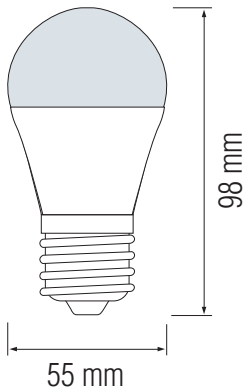

# LED BULB

White

## Technical Drawing

## Photometric Diagram

Product&Family Code: 001 006 0008

**PREMIER-8**

Technical Data	
Voltage (V)	175-250V
Product Wattage (W)	8
Equivalence with incandescent lamp	65
Colour Render Index (Ra)	>Ra80
Colour Temperature (K)	3000K-4200K-6400K
Materials	Aluminium Housing with PMMA Diffuser
Protection Class	-
Dimmable	No
EEL	<b>A+</b>
Warm-up time up to 60 %of the full light output	Instant Full Light
Luminous Flux (lm)	850
Luminous Efficacy (lm/W)	106
Rated Life (hrs) Ⓢ	25,000
IP Rating	-
Power Factor	>0.5
Beam Angle ☆	160 °
Starting Time	<0.5
Number of ON-OFF cycling	x12,500