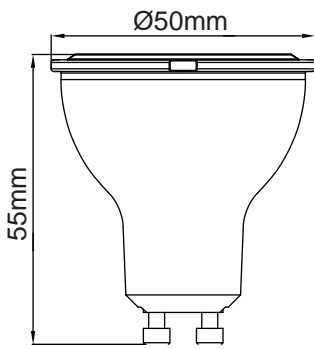

DIMMABLE LED BULB

 Product&Family Code: **001 022 0006**
VISION-6

White

Technical Drawing

Photometric Diagram

C0 Plane beam angle(50%) C90 Plane beam angle(50%)

C0 Plane beam angle(50%):36.3(DEG) C90 Plane beam angle(50%):37.4(DEG)

Technical Data	
Voltage (V)	220-240V
Product Wattage (W)	6
Equivalence with incandescent lamp	48
Colour Render Index (Ra)	>Ra80
Colour Temperature (K)	3000K-4200K-6400K
Materials	Aluminium + PC
Protection Class	-
Dimmable	Yes
EEI	A+
Warm-up time up to 60 % of the full light output	Instant Full Light
Luminous Flux (lm)	390
Luminous Efficacy (lm/W)	65
Rated Life (hrs) ⌚	25,000
IP Rating	-
Power Factor	>0.5
Beam Angle ☆	38°±r
Starting Time	<0.5s
Number of ON-OFF cycling	>15,000