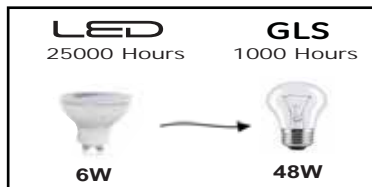

DIMMABLE LED BULB

 Product&Family Code: **001 022 0006**
VISION-6

White

Technical Drawing

Photometric Diagram

C0 Plane beam angle(50%) C90 Plane beam angle(50%)

C0 Plane beam angle(50%):36.3(DEG) C90 Plane beam angle(50%):37.4(DEG)

Technical Data	
Voltage (V)	220-240V
Product Wattage (W)	6
Equivalence with incandescent lamp	48
Colour Render Index (Ra)	>Ra80
Colour Temperature (K)	3000K-4200K-6400K
Materials	Aluminium + PC
Protection Class	-
Dimmable	Yes
EEI	A+
Warm-up time up to 60 % of the full light output	Instant Full Light
Luminous Flux (lm)	390
Luminous Efficacy (lm/W)	65
Rated Life (hrs) ⌚	25,000
IP Rating	-
Power Factor	>0.5
Beam Angle ☆	38°±r
Starting Time	<0.5s
Number of ON-OFF cycling	>15,000