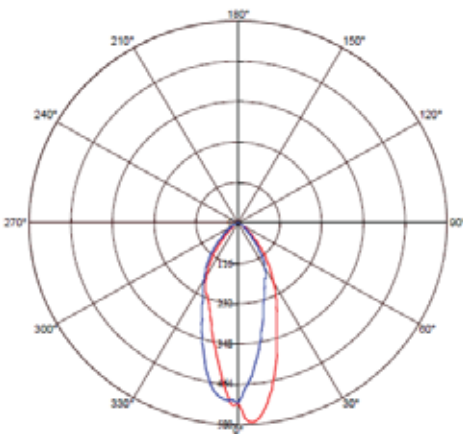

DIMMABLE LED BULB

 Product&Family Code: **001 022 0006**
VISION-6

White

Technical Drawing

Photometric Diagram

C0 Plane beam angle(50%) C90 Plane beam angle(50%)

C0 Plane beam angle(50%):36.3(DEG) C90 Plane beam angle(50%):37.4(DEG)

Technical Data	
Voltage (V)	220-240V
Product Wattage (W)	6
Equivalence with incandescent lamp	48
Colour Render Index (Ra)	>Ra80
Colour Temperature (K)	3000K-4200K-6400K
Materials	Aluminium + PC
Protection Class	-
Dimmable	Yes
EEI	A+
Warm-up time up to 60 % of the full light output	Instant Full Light
Luminous Flux (lm)	390
Luminous Efficacy (lm/W)	65
Rated Life (hrs) ⌚	25,000
IP Rating	-
Power Factor	>0.5
Beam Angle ☆	38°±r
Starting Time	<0.5s
Number of ON-OFF cycling	>15,000