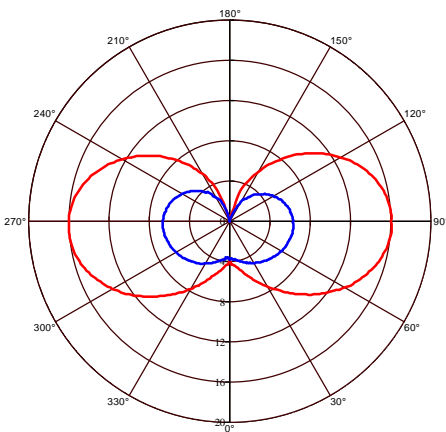

LED CAPSULE

 Product&Family Code: **001 023 0007**
DECO-7

Technical Data

Voltage (V)	220-240V AC
Product Wattage (W)	7
Equivalence with Halogen lamp	56
Colour Render Index (Ra)	>Ra70
Colour Temperature (K)	2700K-4200K-6400K
Materials	Plastic
Protection Class	-
Dimmable	No
EEI	A⁺
Warm-up time up to 60 %of the full light output	Instant Full Light
Luminous Flux (lm)	630
Luminous Efficacy (lm/W)	90
Rated Life (hrs) ⌚	20,000
IP Rating	-
Power Factor	>0.5
Beam Angle ☆	360 °
Starting Time	<0.5s
Number of ON-OFF cycling	x10,000

Technical Drawing

Photometric Diagram

C0 Plane beam angle(50%): 278.2(DEG) C90 Plane beam angle(50%): 283.5(DEG)

Applications

- Chandelier, Halogen Downlight etc.

Features

- Very low energy consumption.
- High Lumen and CRI, good quality
- High heat dissipation, low carbon and environmental protection