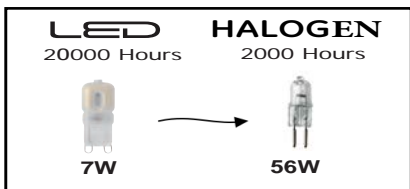

LED CAPSULE

 Product&Family Code: **001 023 0007**
DECO-7

Technical Data

Voltage (V)	220-240V AC
Product Wattage (W)	7
Equivalence with Halogen lamp	56
Colour Render Index (Ra)	>Ra70
Colour Temperature (K)	2700K-4200K-6400K
Materials	Plastic
Protection Class	-
Dimmable	No
EEI	A⁺
Warm-up time up to 60 %of the full light output	Instant Full Light
Luminous Flux (lm)	630
Luminous Efficacy (lm/W)	90
Rated Life (hrs) ⌚	20,000
IP Rating	-
Power Factor	>0.5
Beam Angle ☆	360 °
Starting Time	<0.5s
Number of ON-OFF cycling	x10,000

Technical Drawing

Photometric Diagram

C0 Plane beam angle(50%): 278.2(DEG) C90 Plane beam angle(50%): 283.5(DEG)

Applications

- Chandelier, Halogen Downlight etc.

Features

- Very low energy consumption.
- High Lumen and CRI, good quality
- High heat dissipation, low carbon and environmental protection