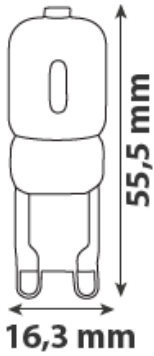

LED CAPSULE

 Product&Family Code: **001 023 0007**
DECO-7

Technical Data

Voltage (V)	220-240V AC
Product Wattage (W)	7
Equivalence with Halogen lamp	56
Colour Render Index (Ra)	>Ra70
Colour Temperature (K)	2700K-4200K-6400K
Materials	Plastic
Protection Class	-
Dimmable	No
EEI	A⁺
Warm-up time up to 60 %of the full light output	Instant Full Light
Luminous Flux (lm)	630
Luminous Efficacy (lm/W)	90
Rated Life (hrs) ⌚	20,000
IP Rating	-
Power Factor	>0.5
Beam Angle ☆	360 °
Starting Time	<0.5s
Number of ON-OFF cycling	x10,000

Technical Drawing

Photometric Diagram

C0 Plane beam angle(50%): 278.2(DEG) C90 Plane beam angle(50%): 283.5(DEG)

Applications

- Chandelier, Halogen Downlight etc.

Features

- Very low energy consumption.
- High Lumen and CRI, good quality
- High heat dissipation, low carbon and environmental protection