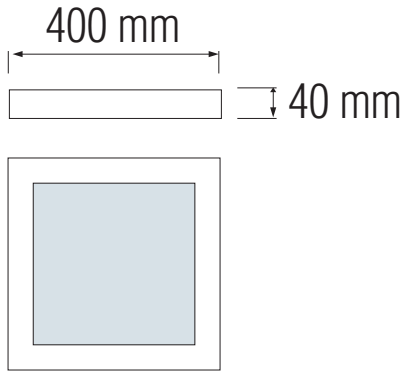

## Technical Drawing

Technical Data	
Voltage (V)	220-240V
Product Wattage (W)	32
Equivalence with incandescent lamp	256
Colour Render Index (Ra)	>80
Colour Temperature (K)	3000K / 4200K / 6400K
Materials	Aluminium
Protection Class	II
Dimmable	No
EEL	A to A++
Warm-up time up to 60 % of the full light output	Instant Full Light
Luminous Flux (lm)	2240
Luminous Efficacy (lm/W)	70
Rated Life (hrs) Ⓟ	30.000
IP Rating	20
Power Factor	>0.5
Beam Angle	120°
Starting Time	<0.2s
Number of ON-OFF cycling	x25.000

## Photometric Diagram