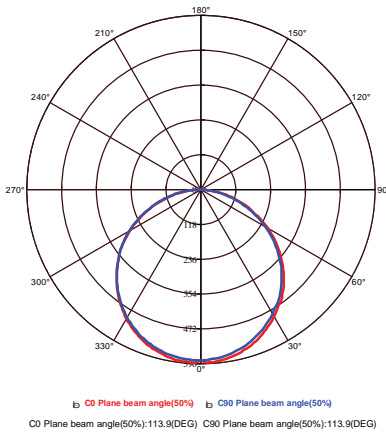

## Technical Drawing

Technical Data	
Voltage (V)	220-240V
Product Wattage (W)	32
Equivalence with incandescent lamp	256
Colour Render Index (Ra)	>80
Colour Temperature (K)	3000K / 4200K / 6400K
Materials	Aluminium
Protection Class	II
Dimmable	No
EEL	A to A++
Warm-up time up to 60 % of the full light output	Instant Full Light
Luminous Flux (lm)	2240
Luminous Efficacy (lm/W)	70
Rated Life (hrs) Ⓟ	30.000
IP Rating	20
Power Factor	>0.5
Beam Angle	120°
Starting Time	<0.2s
Number of ON-OFF cycling	x25.000

## Photometric Diagram