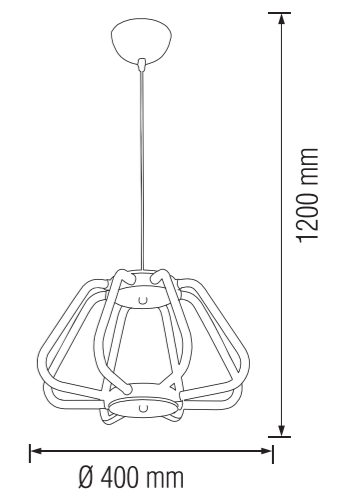

Technical Drawing

İstanbul Trakya Serbest Bölgesi Ferhatpaşa S.B. Mah.
Açelya Sk. Dış Kapı: 2 İç Kapı: 301
Çatalca / İSTANBUL

Phone +90 (212) 786 62 20
Fax +90 (212) 786 62 19
E-Mail info@horozelektrik.com