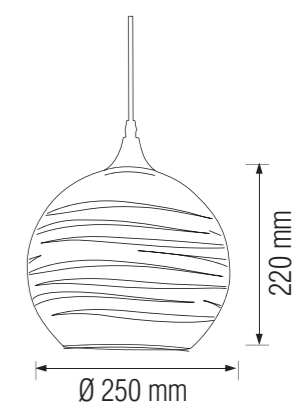

Technical Drawing

İstanbul Trakya Serbest Bölgesi Ferhatpaşa S.B. Mah.
Açelya Sk. Dış Kapı: 2 İç Kapı: 301
Çatalca / İSTANBUL

Phone +90 (212) 786 62 20
Fax +90 (212) 786 62 19
E-Mail info@horozelektrik.com