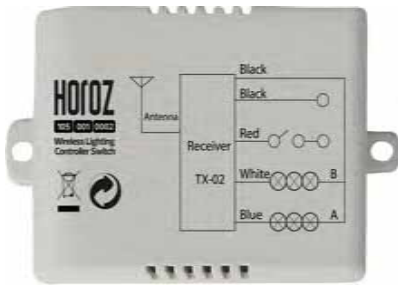

WIRELESS LIGHTING CONTROLLER SWITCH

CONTROLLER-2

105 001 0002

30m-60m

30m-60m operating range
2 channels of lights
full dimension remote control

Technical Data

- Working voltage: AC 180-240V 50Hz
- Working frequency: 433.92 Mhz
- Operation Range: 30m~60m in 360 degree (in open area)
- Tungsten filament lamp $\leq 1000W$
 - Energy saving lamp/LED $\leq 300W$
 - Energy saving lamp/LED ≤ 6 PCS
- Working voltage for remote controller: 12V (A23 alkaline battery)
- IP 20

Product Features

- Good Quality
- Protection Class for Remote Controller: III
- Protection Class for Switch: II
- Variety Application Area: Hotels and meeting room, Home and commercial lighting, education institutes, Airports and subway stations and factories, Corridor, office and reception areas.