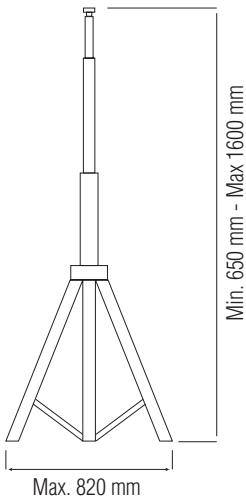

## Technical Data

Stand Type	Single
Cable Type	1.8 meter H05VV-F
Materials	Aluminium
Colour	Yellow

## Technical Drawing

## Features

- Fixture with adjustable stand of 0.60m to 1.80m.
- Independently adjustable.