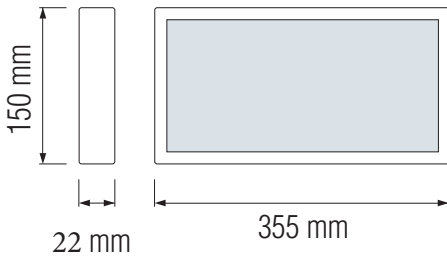

Technical Drawing

Technical Data

Voltage	220-240V / 50-60Hz
Battery type	1.2V 350mAh Rechargeable Ni-Cd Battery
Charging Time	24 Hours
Duration Time	2 Hours
Protection Class	I
Warm-up time up to 60 %of the full light output	Instant Full Light
Luminous Flux (lm)	50
Rated Life (hrs) ⌚	20.000 Hrs
IP Rating	20