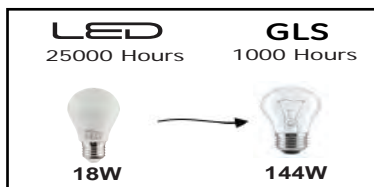

# LED BULB

Product&Family Code: 001 006 0018

**PREMIER-18**

Technical Drawing

Photometric Diagram

Technical Data	
Voltage (V)	175-250V
Product Wattage (W)	18
Equivalence with incandescent lamp	144
Colour Render Index (Ra)	>Ra80
Colour Temperature (K)	3000K-4200K-6400K
Materials	Aluminium Housing with PMMA Diffuser
Protection Class	-
Dimmable	No
EEL	A+ F
Warm-up time up to 60 %of the full light output	Instant Full Light
Luminous Flux (lm)	1850
Luminous Efficacy (lm/W)	102
Rated Life (hrs) Ⓟ	25,000
IP Rating	-
Power Factor	>0.5
Beam Angle ☆	160 °
Starting Time	<0.5
Number of ON-OFF cycling	x12,500