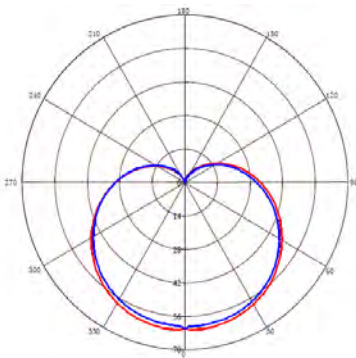

# LED BULB

Product&Family Code: 001 006 0018

**PREMIER-18**

Technical Drawing

Photometric Diagram

Technical Data	
Voltage (V)	175-250V
Product Wattage (W)	18
Equivalence with incandescent lamp	144
Colour Render Index (Ra)	>Ra80
Colour Temperature (K)	3000K-4200K-6400K
Materials	Aluminium Housing with PMMA Diffuser
Protection Class	-
Dimmable	No
EEL	A+ F
Warm-up time up to 60 %of the full light output	Instant Full Light
Luminous Flux (lm)	1850
Luminous Efficacy (lm/W)	102
Rated Life (hrs) Ⓟ	25,000
IP Rating	-
Power Factor	>0.5
Beam Angle ☆	160 °
Starting Time	<0.5
Number of ON-OFF cycling	x12,500