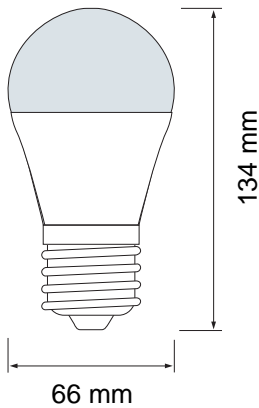

# LED BULB

Product&Family Code: 001 006 0018

**PREMIER-18**

Technical Drawing

Photometric Diagram

Technical Data	
Voltage (V)	175-250V
Product Wattage (W)	18
Equivalence with incandescent lamp	144
Colour Render Index (Ra)	>Ra80
Colour Temperature (K)	3000K-4200K-6400K
Materials	Aluminium Housing with PMMA Diffuser
Protection Class	-
Dimmable	No
EEL	A+ F
Warm-up time up to 60 %of the full light output	Instant Full Light
Luminous Flux (lm)	1850
Luminous Efficacy (lm/W)	102
Rated Life (hrs) Ⓟ	25,000
IP Rating	-
Power Factor	>0.5
Beam Angle ☆	160 °
Starting Time	<0.5
Number of ON-OFF cycling	x12,500