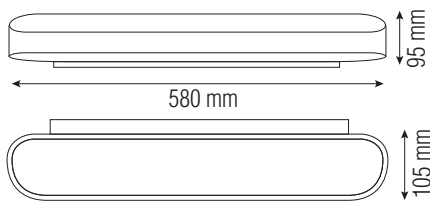

# LED WALL LIGHT

Product&amp;Family Code:

029 003 0018

**BELEN-18**

**WHITE**

## Technical Drawing

## Photometric Diagram

## Technical Data

Voltage (V)	85-265V
Product Wattage (W)	18
Equivalence with incandescent lamp(W)	144
Colour Render Index (Ra)	>Ra80
Colour Temperature (K)	4000
Materials	Iron+Aluminum+Acrylic
Protection Class	I
Dimmable	No
EEL	A to A++
Warm-up time up to 60 %of the full light output	Instant Full Light
Luminous Flux (lm)	1400
Luminous Efficacy (lm/W)	77
Rated Life (hrs) ⌚	30.000
IP Rating	20
Power Factor	>0.5
Beam Angle	90°
Starting Time	<0.2s
Number of ON-OFF cycling	x15.000