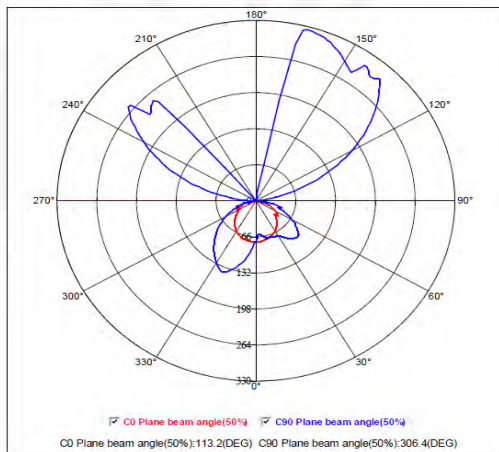

# LED WALL LIGHT

Product&amp;Family Code:

029 003 0018

**BELEN-18**

**WHITE**

## Technical Drawing

## Photometric Diagram

## Technical Data

Voltage (V)	85-265V
Product Wattage (W)	18
Equivalence with incandescent lamp(W)	144
Colour Render Index (Ra)	>Ra80
Colour Temperature (K)	4000
Materials	Iron+Aluminum+Acrylic
Protection Class	I
Dimmable	No
EEL	A to A++
Warm-up time up to 60 %of the full light output	Instant Full Light
Luminous Flux (lm)	1400
Luminous Efficacy (lm/W)	77
Rated Life (hrs) ⌚	30.000
IP Rating	20
Power Factor	>0.5
Beam Angle	90°
Starting Time	<0.2s
Number of ON-OFF cycling	x15.000