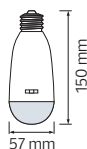

- RECHARGEABLE
- AUTOMATIC LIGHT-UP
- AC / DC OPERATED

- 220-240V / 50-60Hz
- 10x1500 MCD 110° Bright LED Light
- 50 lm
- 4V 0.9Ah Rechargeable Sealed-Acid Battery
- Duration Time: 6 Hours
- Average Life: 30.000 Hrs