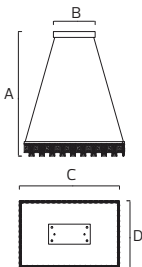

NIRVANA

- 180-260V / 50-60Hz
- Average Life: 30.000 Hrs
- 4000K

CHROME