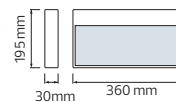

ROBSON

- 220-240V / 50-60Hz
- 100 lm
- 1.2V 350mAh Rechargeable Ni-Cd Battery
- Average Life: 20,000 Hrs
- Duration Time: 120 minutes

084 020 0002

EXIT & SAFETY

RECHARGEABLE

EMERGENCY

AUTOMATIC LIGHT-UP

3W LED

LED EMERGENCY EXIT LAMP

ZOFF

- 220-240V / 50-60Hz
- 50 lm
- 1.2V 600mAh Rechargeable Ni-Cd Battery
- Average Life: 10,000 Hrs
- Duration Time: 90 minutes

084 019 0001

EXIT & SAFETY

RECHARGEABLE

EMERGENCY

AUTOMATIC LIGHT-UP

1.5W LED