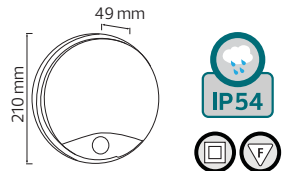

VESPER-15

071 013 0015

NEW PRODUCT

WHITE

- 160-265V / 50-60Hz
- 4200K
- 1100 lm
- Average Life: 30.000 Hrs