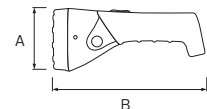

PUSKAS

- 220-240V / 50-60Hz
- Average Life: 30.000 Hrs

	PUSKAS-2	PUSKAS-3
	084-005-0002	084-005-0003

Power	: 0.5 W	0.9 W
Luminous Flux	: 25 lm	45 lm
Battery	: 4V 0.4Ah Sealed-Acid	4V 0.9Ah Sealed-Acid
Duration Time	: 4 Hours	5 Hours
Sizes (mm)	: A: 75 B: 195	A: 100 B: 210