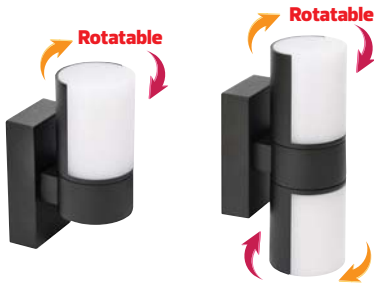

076 031 0005

5W SMD LED

LED GARDEN LAMP

IMPERIAL

- 85-265V / 50-60Hz
- 4200K
- Average Life: 30.000 Hrs

BLACK

SMD LED

	IMPERIAL-1	IMPERIAL-2
	076-054-0007	076-054-0014
Power	: 7 W	: 2x7 W
Luminous Flux	: 630 lm	: 1260 lm
Lighting Direction	: Up	: Up&Down