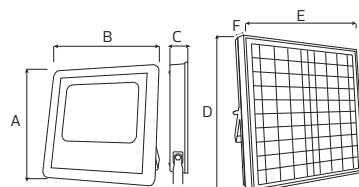

SMD LED

	TIGER-25	TIGER-40	TIGER-60	TIGER-100
	068-012-0025	068-012-0040	068-012-0060	068-012-0100

Power :	25 W	40 W	60 W	100 W
Luminous Flux :	465 lm	840 lm	1040 lm	1500 lm
Battery :	1 x 3.2V 5Ah Lithium Iron Phosphate	2 x 3.2V 5Ah Lithium Iron Phosphate	3 x 3.2V 5Ah Lithium Iron Phosphate	4 x 3.2V 5Ah Lithium Iron Phosphate
Solar Panel :	Polysilicon, 6V/12W	Polysilicon, 6V/16W	Polysilicon, 6V/20W	Polysilicon, 6V/35W
Projector Sizes (mm) :	A: 170 B: 205 C: 50	A: 210 B: 247 C: 65	A: 223 B: 264 C: 67	A: 265 B: 315 C: 70
Solar Panel Sizes (mm) :	D: 340 E: 175 F: 17	D: 290 E: 340 F: 17	D: 350 E: 350 F: 17	D: 580 E: 360 F: 17