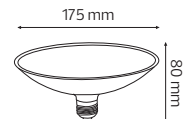

UFO-15

- 160-250V / 50-60Hz
- Average Life: 25.000 Hrs
- 1500 lm
- 4200K

001 044 0015

15W SMD LED