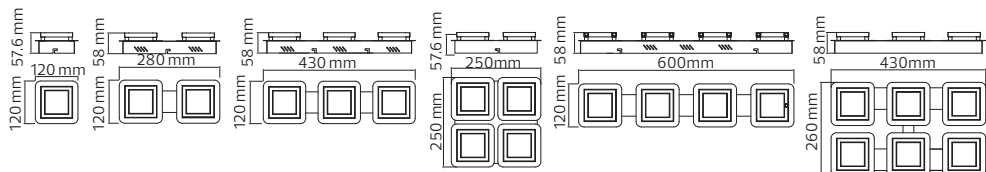

HOROZ ELECTRIC

LED Ceiling Lamp

HOROZ ELECTRIC

**LED Ceiling Lamp
Ceiling Lamp**

LED CEILING LAMP

LIKYA

- 220-240V / 50-60Hz
- 4000K
- Average Life: 30.000 Hrs

CHROME

	LIKYA-1	LIKYA-2	LIKYA-3	LIKYA-4	LIKYA-5	LIKYA-6
	036-007-0001	036-007-0002	036-007-0003	036-007-0004	036-007-0005	036-007-0006
Power	: 5W	: 2x5W	: 3x5W	: 4x5W	: 4x5W	: 6x5W
Luminous Flux	: 300 lm	: 2x300 lm	: 3x300 lm	: 4x300 lm	: 4x300 lm	: 6x300 lm