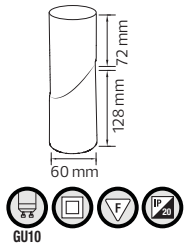

MIAMI

- 220-240V / 50-60Hz
- Max. 50W
- Bulb not included

WHITE

BLACK

015 033 0001

SURFACE LIGHT

FREZYA

- 220-240V / 50-60Hz
- Max. 50W
- Bulb not included

WHITE

BLACK

FREZYA-R
015-026-0050

FREZYA-S
015-027-0050