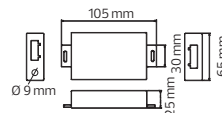

RGB CONTROLLER

RGB Controller 2A	RGB Controller 6A
100-001-0072	100-002-0432

Output Power	: 72 W	216 W-432 W
Output Current	: 2A/Each Color	6A/Each Color
Input Voltage	: DC 12V	DC 12V-DC 24V
Output Voltage	: DC 12V	DC 12V-DC 24V
35x28 RGB LED Strip	: 15 Meters with 60 Leds/Meter	45 Meters with 60 Leds/Meter
50x50 RGB LED Strip	: 5 Meters with 60 Leds/Meter	15 Meters with 60 Leds/Meter
Type	: IR	RF

RGB CONTROLLER / RGB AMPLIFIER

AMPLIFIER

- Input Voltage: DC 12V - 24V
- Output Voltage: DC 12V - 24V

AMPLIFIER-12A	AMPLIFIER-30A
101-001-0144	101-001-0360

Output Power	: 144 W	360 W
Output Current	: 4A/Each Color	10A/Each Color
35x28 RGB LED Strip	: 30 Meters with 60 Leds/Meter	75 Meters with 60 Leds/Meter
50x50 RGB LED Strip	: 10 Meters with 60 Leds/Meter	25 Meters with 60 Leds/Meter