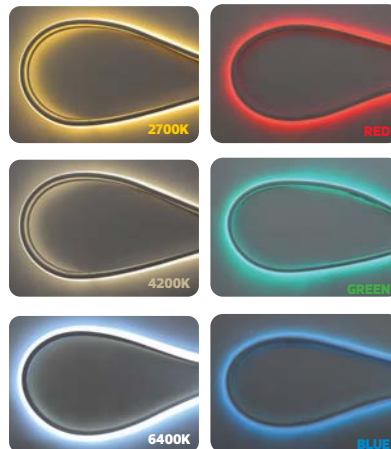

LED Strip / RGB RF Controller / Socket Set
RGB Socket Set / LED Driver
Touch Controller / RGB Controller / RGB Amplifier
LED Module Strip / Aluminium Profile

WATERPROOF

- 220-240V / 50-60Hz
- Average Life: 30.000 Hrs

220-240V

NEOLED/SLIM

NEOLED

NEOLED/RGB

SMD LED

	NEOLED/SLIM	NEOLED	NEOLED/RGB
	081-010-0003	081-010-0001	081-010-0002
Power :	5,8 W/m	6 W/m	9 W/m
Luminous Flux :	520 lm/m	540 lm/m	-
LED :	120 pcs/m, 28x35	120 pcs/m, 28x35	72 pcs/m, 50x50
Socket Sets :	5 sets/100 m Roll	5 sets/100 m Roll	3 sets/50 m Roll
Width :	7 mm	15 mm	10 mm
Thickness :	15 mm	15 mm	20 mm

LED STRIP