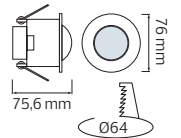

WHITE

- Operation Voltage: 220-240V / 50-60Hz AC
- Rated Load: Max. 1200W
- Detection Distance: 6m Max. (-24°C)
- Time-delay: 10s to 7 min (adjustable)
- Ambient Light: 3Lux / 2000Lux (adjustable)
- Detection Motion Speed: 0.6-1.5m/s
- Installation Height: 2.2-4m