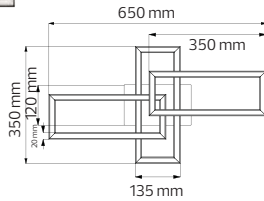

CONCORDE-24

019 053 0024

NEW PRODUCT

BLACK

- 180-240V / 50-60Hz
- Average Life: 30.000 Hrs
- 1200 lm
- 4000K