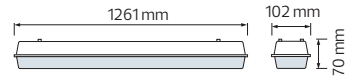

PROMASTER

- 175-250V / 50-60Hz
- Max. 2x40W
- For 120 cm double side energized LED Tubes
- LED Tube not included

057 003 2120