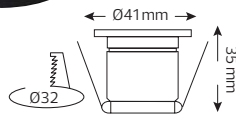

WHITE

MAT CHROME

- 85-265V / 50-60Hz
- Average Life: 30.000 Hrs
- 70 lm
- 4200K