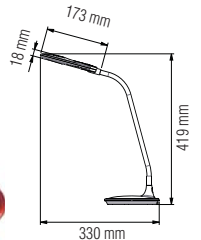

İREM

049 011 0005

RED

WHITE

BLACK

- 100-240V / 50-60Hz
- 300 lm
- 4600K
- Average Life: 30.000 Hrs