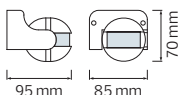

LIGHT CONTROL PHOTOSENSOR / SENSOR