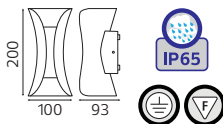

LED GARDEN LAMP

MARVEL-10

- 85-265V / 50-60Hz
- 4200K
- 517 lm
- Average Life: 30.000 Hrs

BLACK

BLACK&GOLDEN

076 052 0010

10W COB LED

OPERA-10

- 85-265V / 50-60Hz
- 4200K
- 844 lm
- Average Life: 30.000 Hrs

BLACK

076 057 0010

10W SMD LED