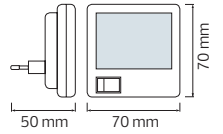

WHITE

- 220-240V / 50-60Hz
- 25 lm
- Average Life: 20.000 Hrs