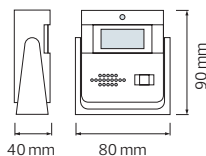

HELIX

086 001 0003

- Operation Voltage: 4.5V DC (3xAA1.5V) or 12V DC Adaptor
- Sensing Distance: 6 m
- Range: 110'
- Sound level: 60 db max
- Sound type: Ding Dong, Hello, Welcome - Alarm
- USB Cable Included