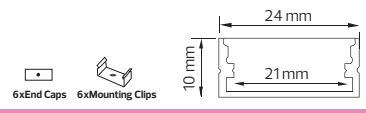

PROFILE-S2

120 002 0002

■ Surface Type

3m