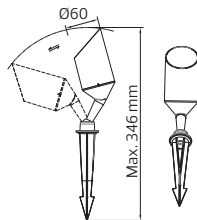

076 031 0005

5W SMD LED

LED GARDEN LAMP

IMPERIAL

- 85-265V / 50-60Hz
- 4200K
- Average Life: 30.000 Hrs

BLACK

SMD LED

	IMPERIAL-1	IMPERIAL-2
	076-054-0007	076-054-0014
Power	: 7 W	: 2x7 W
Luminous Flux	: 630 lm	: 1260 lm
Lighting Direction	: Up	: Up&Down