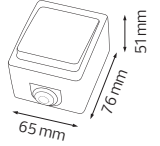

112 100 0001

■ GROUNDED SOCKET (16A)

112 100 0003

■ 1-GANG GROUNDED SOCKET (16A)
■ 1-GANG ONE WAY SWITCH (10A)