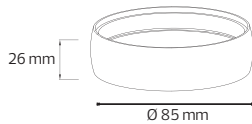

KARANFİL

■ Lamp holder not included

WHITE

BLACK

NEW PRODUCT

NEW PRODUCT

KARANFİL-R

015-022-0050

KARANFİL-S

015-023-0050

DOWNLIGHT FITTING

RINGO

121 001 0001

RINGA

121 002 0001

BLACK

WHITE

GOLDEN

CHROME

■ Frame Ring for KARANFİL-R

NEW PRODUCT

NEW PRODUCT