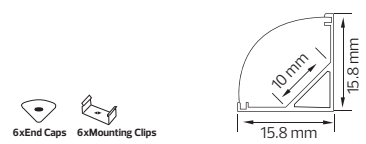

120 003 0001

■ Corner Type

3m

ALUMINIUM PROFILE

HOROZ ELECTRIC

LED Christmas Light & Drivers

MONTANA

LINKABLE