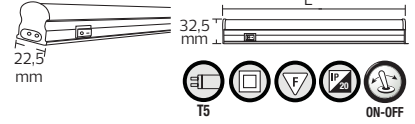

SMD LED

SIGMA-4	SIGMA-7	SIGMA-10	SIGMA-14
052-001-0030	052-001-0060	052-001-0090	052-001-0120

Power	: 4 W	7 W	10 W	14 W
Luminous Flux	: 254 lm	552 lm	846 lm	1100 lm
Length (mm)	: L: 282	L: 546	L: 856	L: 1156