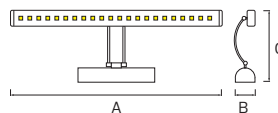

ON-OFF

LED PICTURE & MIRROR LAMP

FLAMINGO

- 100-250V / 50-60Hz
- Average Life: 30.000 Hrs
- 4200K

CHROME

SMD LED

FLAMINGO-4	FLAMINGO-6
040-001-0004	040-001-0006

Power	: 4 W / 21 LED	6 W / 30 LED
Luminous Flux	: 360 lm	500 lm
Sizes (mm)	: A: 405 B: 52 C: 175	A: 505 B: 52 C: 185