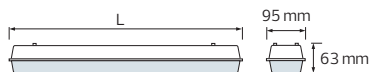

SMD LED

	MEDUSA-18	MEDUSA-36	MEDUSA-58
	059-006-0018	059-006-0036	059-006-0058

Power	: 18 W	36 W	58 W
Luminous Flux	: 1800 lm	3600 lm	5800 lm
Length (mm)	: L: 600	L: 1200	L: 1500