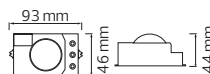

WHITE

- Operation Voltage: 220-240V / 50-60Hz
- Detection Distance: 1-8 m (radius) adjustable
- Time-delay: Min. 10 sec ± 3 sec. Max. 12 min ± 1 min
- Ambient Light: < 3 - 2000Lux (adjustable)
- Rated Load: Max. 1200W
- Detection Motion Speed: 0.6-1.5 m/s