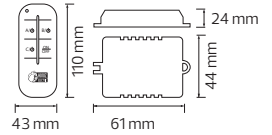

CONTROLLER

Wireless Lighting
Controller Switch

- Working voltage: AC 180-250V 50Hz
- Operation Range: 30m-60m in 360 degree (in open area)
- Tungsten filament lamps 1000W
- Energy saving lamp / LED ≤ 300W
- Working voltage: 12V (A23 alkaline battery)