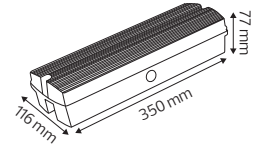

- LED LANTERN
- RECHARGEABLE
- EMERGENCY EXIT
- AUTOMATIC LIGHT-UP