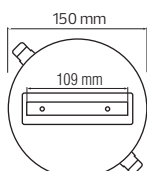

RECESSED MONOPOINT

BLACK

SILVER

- Single Phase
- 220-240V / 50-60Hz
- Max. 16A

125