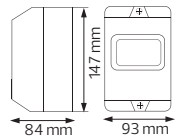

Motor Protector Box

■ For all Motor Protectors except 114-006-2540

114 008 0001

SAFE