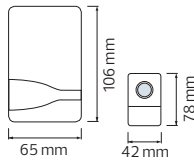

SOLO

086 001 0006

- 4.5V
- Work Voltage of the Emitter: 12V
- Work Frequency: 315 Mhz
- Remote Control: 120m (in open air)
- Sound Type: 38 Songs Optional