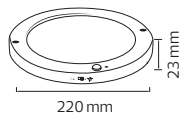

Built-in
Photocell &
PIR Sensor

☀ All motion sensor mode

☾ Night motion sensor mode