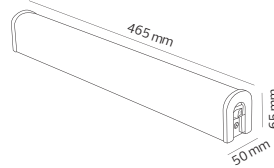

HOROZ ELECTRIC

LED Picture & Mirror Lamp

TOYGAR-12

040 013 0012

CHROME

- 100-250V / 50-60Hz
- Average Life: 30.000 Hrs
- 1100 lm
- 4200K