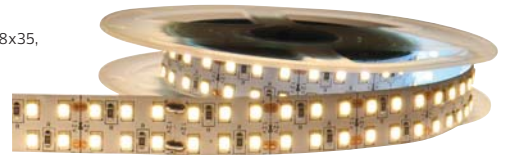

SMD LED

NEW PRODUCT

24V DC

Can be cut each 2.5 centimeters

24V DC

Can be cut each 5 centimeters

24V DC

VEGA/24