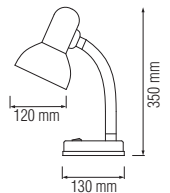

BLACK

WHITE

RED

BLUE

- 220-240V / 50-60Hz
- Max. 60W