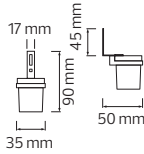

HOROZ ELECTRIC

Light Control Photosensor / Sensor

Light Control Photosensor

FLASH

089 001 0001

WHITE

- Operation Voltage: 220-240V / 50-60Hz
- Ambient Light: <5-15 Lux
- Load Power: 1000W (6A)