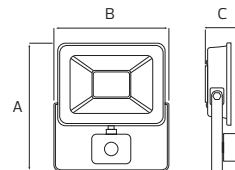

SMD LED

	ASLAN/S-10	ASLAN/S-20	ASLAN/S-30	ASLAN/S-50
	068-011-0010	068-011-0020	068-011-0030	068-011-0050

Power	: 10 W	: 20 W	: 30 W	: 50 W
Luminous Flux	: 1100 lm	: 2200 lm	: 3380 lm	: 5750 lm
Sizes (mm)	: A:135 B:93 C:40	: A:161 B:118 C:40	: A:176 B:135 C:40	: A:210.5 B:174 C:40