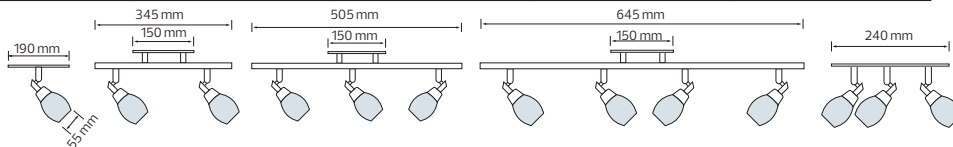

KEMER-1	KEMER-2	KEMER-3	KEMER-4	KEMER-5
035-005-0001	035-005-0002	035-005-0003	035-005-0004	035-005-0005

Power	Max.40W	Max.2x40W	Max.3x40W	Max.4x40W	Max.3x40W