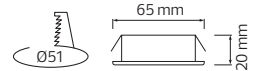

MAT CHROME

- 185-264V / 50-60Hz
- Average Life: 30.000 Hrs
- 100 lm
- 4200K