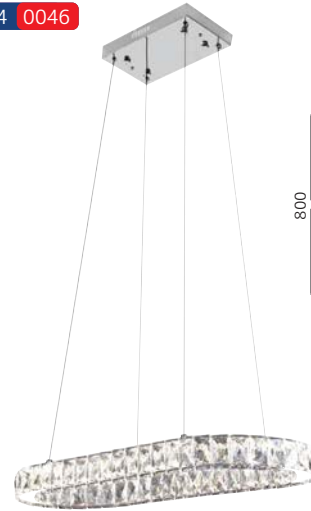

CHROME

- 180-260V / 50-60Hz
- Average Life: 30.000 Hrs
- 3220 lm
- 4000K