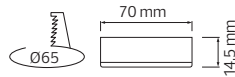

WHITE

- 220-220V / 50-60Hz
- Average Life: 20.000 Hrs
- 210 lm
- 4200K
- Recessed+Surface Mounting Available