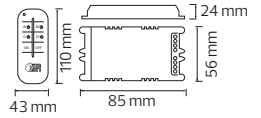

CONTROLLER

Wireless Lighting
Controller Switch

- Working voltage: AC 180-250V 50Hz
- Operation Range: 30m-60m in 360 degree (in open area)
- Tungsten filament lamps 1000W
- Energy saving lamp / LED ≤ 300W
- Working voltage: 12V (A23 alkaline battery)