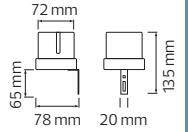

Light Control Photosensor

LUXOR

089 001 0003

WHITE

- Operation Voltage: 220-240V / 50-60Hz
- Ambient Light: <50Lux
- Load Power: 2700W (25A)

HOROZ ELECTRIC