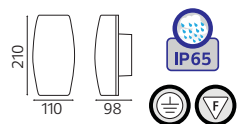

LED GARDEN LAMP

MARVEL-10

- 85-265V / 50-60Hz
- 4200K
- 517 lm
- Average Life: 30.000 Hrs

BLACK

BLACK&GOLDEN

076 052 0010

10W COB LED

OPERA-10

- 85-265V / 50-60Hz
- 4200K
- 844 lm
- Average Life: 30.000 Hrs

BLACK

076 057 0010

10W SMD LED