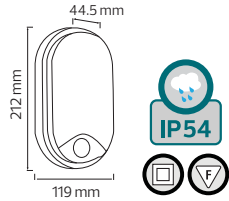

HOROZ ELECTRIC

LED Bulkhead Lamp

HECTOR-10

071 012 0010

NEW PRODUCT

WHITE

- 160-265V / 50-60Hz
- 4200K
- 800 lm
- Average Life: 30.000 Hrs