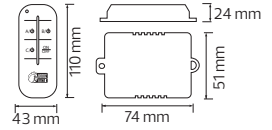

CONTROLLER

Wireless Lighting
Controller Switch

- Working voltage: AC 180-250V 50Hz
- Operation Range: 30m-60m in 360 degree (in open area)
- Tungsten filament lamps 1000W
- Energy saving lamp / LED ≤ 300W
- Working voltage: 12V (A23 alkaline battery)