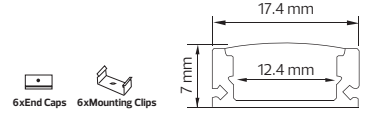

PROFILE-S1

120 002 0001

■ Surface Type

3m