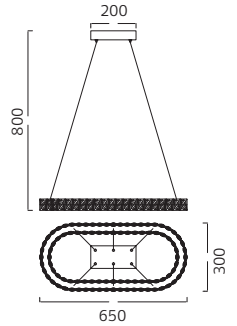

CHROME

- 180-260V / 50-60Hz
- Average Life: 30.000 Hrs
- 3220 lm
- 4000K