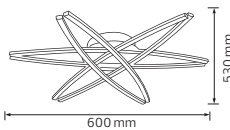

CHROME

- 110-240V / 50-60Hz
- Average Life: 30.000 Hrs
- 2100 lm
- 4000K