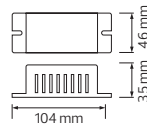

TRANSFORMER

- 220-240V / 50-60Hz
- 12V AC

	TRANSFORMER-60	TRANSFORMER-105
	093-001-0060	093-001-0105
Power :	60 W	105 W

HOROZ ELECTRIC

Starter / Transformer / Adhesive Tape / Nail Cable Clip / Cable Tie / Coaxial Cable / Network Cable