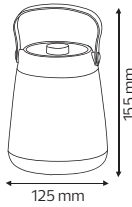

HOROZ ELECTRIC

LED Lantern / LED Solar Camping Light

VERON

084 037 0015

CCT Adjustable

- 5V DC Micro USB
- 150 lm (3000K)
- 290 lm (4200K)
- 160 lm (6400K)
- 3.7v 1.8Ah Rechargeable Lithium Battery
- Duration Time:
  - 6 Hours (3000K-6400K)
  - 4 Hours (4200K)
- Average Life: 30.000 Hrs

LED LANTERN

RECHARGEABLE

15W SMD LED