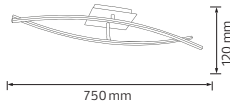

ORIENT

019 016 0016

CHROME

- 110-240V / 50-60Hz
- Average Life: 30.000 Hrs
- 1211lm
- 4000K