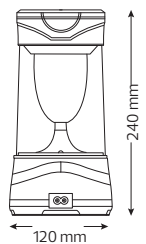

ROMARIO

084 022 0010

- 220-240V / 50-60Hz
- 360 lm
- 4V 1600mAh Rechargeable Sealed-Acid Battery
- Duration Time:
  - 1 Hour for Strong Light
  - 25 Hours for Weak Light
- Average Life: 30.000 Hrs

SOLAR

RECHARGEABLE