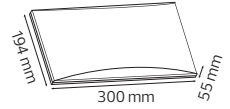

ARENA

076 033 0010

LED HOUSE NUMBER

- 100-240V / 50-60Hz
- 750 lm
- 4000K
- Works automatically at dark by photosensor detection.
- Number and letter stickers included (3x1...9, 2x0, 1xA,B,C,D)
- Average Life: 30.000 Hrs

10W SMD LED