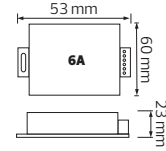

RGB Controller 2A	RGB Controller 6A
100-001-0072	100-002-0432

Output Power	: 72 W	216 W-432 W
Output Current	: 2A/Each Color	6A/Each Color
Input Voltage	: DC 12V	DC 12V-DC 24V
Output Voltage	: DC 12V	DC 12V-DC 24V
35x28 RGB LED Strip	: 15 Meters with 60 Leds/Meter	45 Meters with 60 Leds/Meter
50x50 RGB LED Strip	: 5 Meters with 60 Leds/Meter	15 Meters with 60 Leds/Meter
Type	: IR	RF