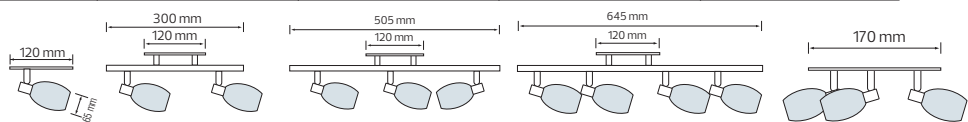

MANAVGAT-1	MANAVGAT-2	MANAVGAT-3	MANAVGAT-4	MANAVGAT-5
035-003-0001	035-003-0002	035-003-0003	035-003-0004	035-003-0005

Power	:	Max.40W	Max.2x40W	Max.3x40W	Max.4x40W	Max.3x40W