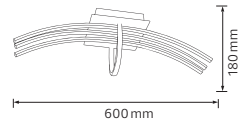

CHROME

- 110-240V / 50-60Hz
- Average Life: 30.000 Hrs
- 2059 lm
- 4000K