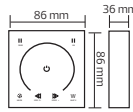

TOUCH	TOUCH-RGB
100-003-0288	100-004-0288

Color	: Single	16 million
Output Power	: 144-288W	144-288W
Output Current	: 4Ax3 Channel	4A/Each Color
35x28 LED Strips	: 30 Meters with 60 Leds/Meter	30 Meters with 60 Leds/Meter
50x50 LED Strips	: 10 Meters with 60 Leds/Meter	10 Meters with 60 Leds/Meter
Function	: 5	12