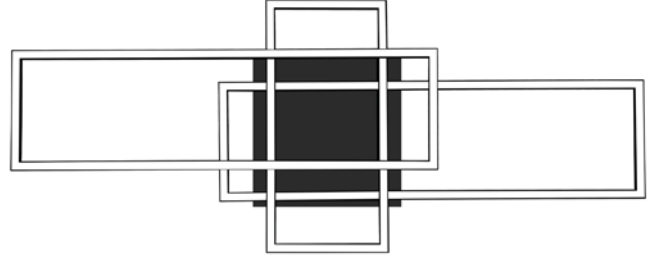

CONCORDE-36

019 053 0036

NEW PRODUCT

BLACK

- 180-240V / 50-60Hz
- Average Life: 30.000 Hrs
- 2160 lm
- 4000K

LED SUSPENSION LIGHT

LIBERTY

019 054 0030

NEW PRODUCT

CHROME

BLACK

- 180-240V / 50-60Hz
- Average Life: 30.000 Hrs
- 1800 lm
- 4000K