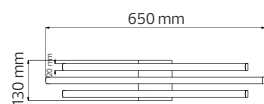

CONCORDE-24

019 053 0024

NEW PRODUCT

BLACK

- 180-240V / 50-60Hz
- Average Life: 30.000 Hrs
- 1200 lm
- 4000K

CONCORDE-36

019 053 0036

NEW PRODUCT

BLACK

- 180-240V / 50-60Hz
- Average Life: 30.000 Hrs
- 2160 lm
- 4000K

LED SUSPENSION LIGHT

LIBERTY

019 054 0030

NEW PRODUCT

CHROME

BLACK

- 180-240V / 50-60Hz
- Average Life: 30.000 Hrs
- 1800 lm
- 4000K

CORNELIA

019 055 0060

NEW PRODUCT

CHROME

BLACK

- 180-240V / 50-60Hz
- Average Life: 30.000 Hrs
- 2800 lm
- 4000K