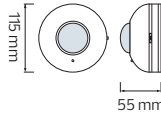

WHITE

BLACK

- Operation Voltage: 220-240V / 50-60Hz
- Rated Load: Max. 1000W
- Detection Distance: 8 ± 1 m Max. (-24°C)
- Time-delay: 5 sec - 10 ± 2 min.
- Ambient Light: < 10Lux - 2000Lux