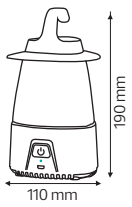

CRESPO

084 036 0025

- 5V DC Micro USB
- 550/195/40 lm
- 3.7V 1.8Ah Rechargeable Lithium Battery
- Duration Time: 1.5-5-20 Hours
- Charging Time: 4-6 Hrs
- Average Life: 30.000 Hrs

LED LANTERN

RECHARGEABLE

25W SMD LED