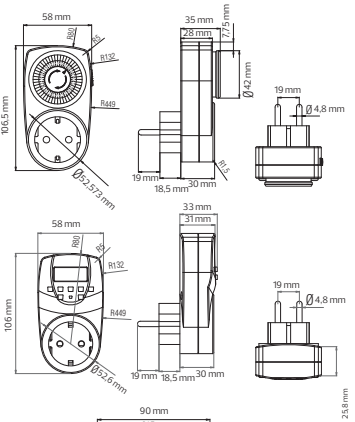

CONTROLLER

Wireless Lighting
Controller Switch

- Working voltage: AC 180-250V 50Hz
- Operation Range: 30m-60m in 360 degree (in open area)
- Tungsten filament lamps 1000W
- Energy saving lamp / LED ≤ 300W
- Working voltage: 12V (A23 alkaline battery)

CONTROLLER-1

105-001-0001

1 Channel

CONTROLLER-2

105-001-0002

2 Channels

CONTROLLER-3

105-001-0003

3 Channels

TIMER

- Working voltage: AC 220-240V 50Hz
- Power: 3500W
- Current: 16A

	TIMER-1	TIMER-2	TIMER-3
	108-001-0001	108-002-0001	108-003-0001

Type	: Mechanical Daily	: Digital Weekly	: Mechanical Daily
On/Off Programs	: 24	: 20	: 48
Minimum Setting	: 30 Minutes	: 1 Minute	: 15 Minutes
Power Reserve	: No	: Yes	: Yes