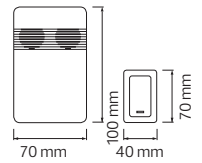

SOLID

086 001 0002

- Power Source: Emitter - 12V DC (Battery Included)
- Receiving: 4.5V/DC (3xAA1.5V)
- Working frequency: 315MHz
- Distance: 150m (open position)
- Sound level: 60 db max
- Sound type: 38 songs optional