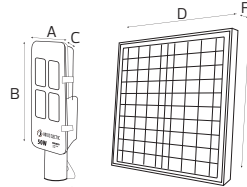

SMD LED

	LAGUNA-50	LAGUNA-100	LAGUNA-200
	074-006-0050	074-006-0100	074-006-0200

Power	: 50 W	100 W	200 W
Luminous Flux	: 950 lm	1300 lm	2050 lm
Battery	: 2 x 3.2V 5Ah Lithium Iron Phosphate	3 x 3.2V 5Ah Lithium Iron Phosphate	5 x 3.2V 5Ah Lithium Iron Phosphate
Solar Panel	: Polysilicon, 6V/12W	Polysilicon, 6V/16W	Polysilicon, 6V/33W
Installation Height	: 3 Meters	3-4 Meters	4-5 Meters
Street Lamp Sizes (mm)	: A: 160 B: 378 C: 63	A: 185 B: 444 C: 63	A: 230 B: 575 C: 75
Solar Panel Sizes (mm)	: D: 340 E: 290 F: 17	D: 350 E: 350 F: 17	D: 645 E: 360 F: 17