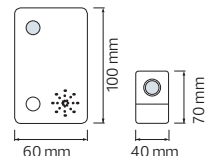

VIOLA

086 001 0005

- 4.5V
- Work Voltage of the Emitter: 12V
- Work Frequency: 315 Mhz
- Remote Control: 120m (in open air)
- Sound Type: 38 Songs Optional