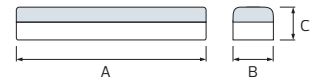

- LED LANTERN
- RECHARGEABLE
- EMERGENCY EXIT
- AUTOMATIC LIGHT-UP

EMERGENCY LED LANTERN

MALDINI

- 220-240V / 50-60Hz
- Average Life: 30.000 Hrs
- EXIT sticker included

- LED LANTERN
- RECHARGEABLE
- EMERGENCY EXIT
- AUTOMATIC LIGHT-UP