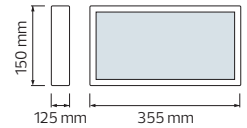

ROBSON

- 220-240V / 50-60Hz
- 100 lm
- 1.2V 350mAh Rechargeable Ni-Cd Battery
- Average Life: 20,000 Hrs
- Duration Time: 120 minutes

084 020 0002

EXIT & SAFETY

RECHARGEABLE

EMERGENCY

AUTOMATIC LIGHT-UP