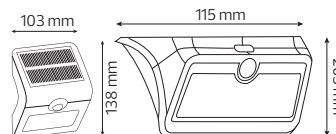

- 4000K
- Solar Charging Time: 8-10 Hours
- Average Life: 50.000 Hrs

SMD LED

SIRIUS-1	SIRIUS-2
078-012-0001	078-012-0002

Power	: 1 W	2 W
Luminous Flux	: 140 lm (Strong) - 8 lm (Weak)	240 lm (Strong) - 12 lm (Weak)
Battery	: 3.7V 1200 mAh Li-ion	3.7V 2200 mAh Li-ion
Back Light	: Yes (Blue)	No