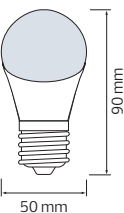

SPECTRA

- 175-250V / 50-60Hz
- Average Life: 20.000 Hrs

001 017 0003

3W SMD LED