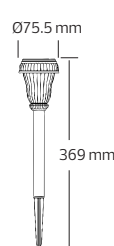

LED

	VENÜS	MARS	NEPTUN	PLUTON	HALLEY	CRYSTAL
	078-001-0001	078-002-0001	078-004-0001	078-005-0001	078-006-0001	078-009-0001
Battery :	Ni-MH AA 200 mAh 1.2V	Ni-MH AA 200 mAh 1.2V	Ni-MH AA 100 mAh 1.2V	Ni-MH AA 100 mAh 1.2V	Ni-MH AA 100 mAh 1.2V	Ni-MH AA 100 mAh 1.2V
ON/OFF:	Yes	Yes	No	No	No	No