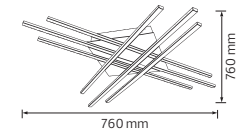

CHROME

- 110-240V / 50-60Hz
- Average Life: 50.000 Hrs
- 3964 lm
- 4000K