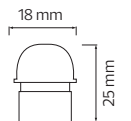

WHITE

- Operation Voltage: 220-240V / 50-60Hz AC
- Rated Load: Max. 1200W
- Detection Distance: 6m Max. (-24°C)
- Time-delay: 10s to 7 min (adjustable)
- Ambient Light: 10Lux / 2000Lux (choice)