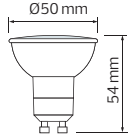

CONVEX

- 175-250V / 50-60Hz
- Average Life: 25.000 Hrs
- 3000K / 4200K / 6400K