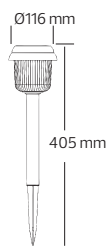

LED

	VENÜS	MARS	NEPTUN	PLUTON	HALLEY	CRYSTAL
	078-001-0001	078-002-0001	078-004-0001	078-005-0001	078-006-0001	078-009-0001
Battery :	Ni-MH AA 200 mAh 1.2V	Ni-MH AA 200 mAh 1.2V	Ni-MH AA 100 mAh 1.2V	Ni-MH AA 100 mAh 1.2V	Ni-MH AA 100 mAh 1.2V	Ni-MH AA 100 mAh 1.2V
ON/OFF:	Yes	Yes	No	No	No	No