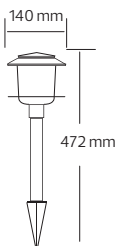

LED

	VENÜS	MARS	NEPTUN	PLUTON	HALLEY	CRYSTAL
	078-001-0001	078-002-0001	078-004-0001	078-005-0001	078-006-0001	078-009-0001
Battery :	Ni-MH AA 200 mAh 1.2V	Ni-MH AA 200 mAh 1.2V	Ni-MH AA 100 mAh 1.2V	Ni-MH AA 100 mAh 1.2V	Ni-MH AA 100 mAh 1.2V	Ni-MH AA 100 mAh 1.2V
ON/OFF:	Yes	Yes	No	No	No	No