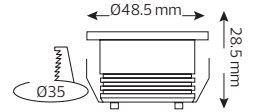

WHITE

MAT CHROME

- 85-265V / 50-60Hz
- Average Life: 30.000 Hrs
- 210 lm
- 4200K