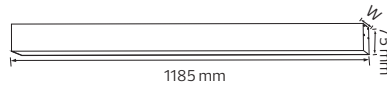

FLAMENT LED

SMD LED

	FORTUNE3-40	FORTUNE5-40	FORTUNE10-80
	019-050-0040	019-051-0040	019-052-0080
Power	40 W	40 W	80 W
Luminous Flux	4200 lm	4200 lm	8000 lm
Width (mm)	30 mm	50 mm	100 mm

LED LINEAR SUSPENSION LIGHT