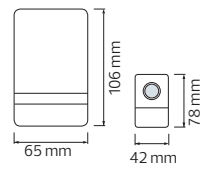

ALBA

086 001 0004

- 4.5V
- Work Voltage of the Emitter: 12V
- Work Frequency: 315 Mhz
- Remote Control: 120m (in open air)
- Sound Type: 38 Songs Optional