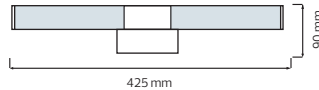

SUMRU-12

040 011 0012

CHROME

- 85-265V / 50-60Hz
- Average Life: 30.000 Hrs
- 1135 lm
- 4200K