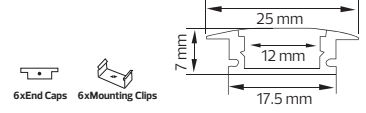

PROFILE-R1

120 001 0001

■ Recessed Type

3m