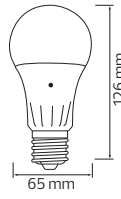

DARK-10

001 068 0010

- 170-240V / 50-60Hz
- Average Life: 30.000 Hrs
- 1032 lm
- 4200K / 6400K

Built-in Photocell Sensor