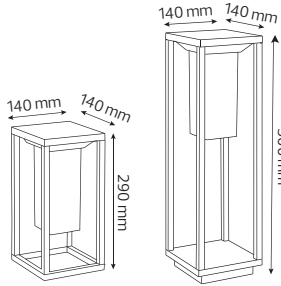

- 3.7V 2.6Ah Li-ion Battery
- 4000K
- Solar Charging Time: 4-6 Hours
- Average Life: 50.000 Hrs

SMD LED

SOLARIS-1	SOLARIS-2
078-014-0001	078-014-0002

Power	: 2 W	2 W
Luminous Flux	: 220 lm (Strong) - 12 lm (Weak)	275 lm (Strong) - 18 lm (Weak)