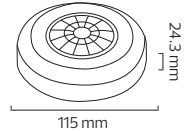

WHITE

- Detection Range: 360°
- Detection Source: 220-240V / AC
- Power Frequency: 50/60Hz
- Rated Load: Max. 400W
- Detection Distance: 8 m Max. (-24°C)
- Time Delay: Min. 10sec ± 3sec Max. 15min ± 2min
- Ambient Light: < 3-2000LUX (adjustable)
- Installation Height: 2.2-4m
- Detection Motion Speed: 0.6-1.5m/s