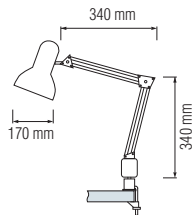

BLACK

WHITE

RED

- 220-240V / 50-60Hz
- Max. 60W