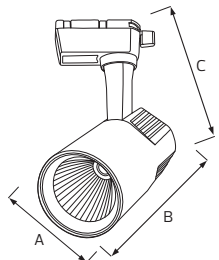

COB LED

VARNA-20	VARNA-30	VARNA-36
018-026-0020	018-026-0030	018-026-0036

Power	: 20 W	30 W	36 W
Luminous Flux	: 1600 lm	2400 lm	2880 lm
Sizes (mm)	: A: 72 B: 125 C: 160	A: 81 B: 130 C: 170	A: 91 B: 140 C: 180