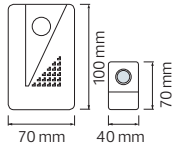

LORD

086 001 0001

- Power Source: Emitter - 12V DC (Battery Included)
- Receiving: 3V/DC (2xAA1.5V)
- Working frequency: 315MHz
- Distance: 150m (open position)
- Sound level: 60 db max
- Sound type: 38 songs optional