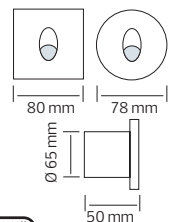

WHITE

MAT CHROME

BLACK

- 185-264V / 50-60Hz
- 86 lm
- 4000K
- Average Life: 30.000 Hrs