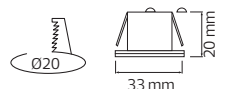

CHROME

MAT CHROME

- 185-264V / 50-60Hz
- Average Life: 30.000 Hrs
- 80 lm
- 4200K