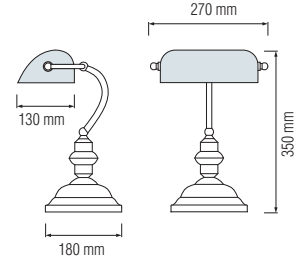

- 220-240V/50-60Hz
- Max. 11W
- 350 lm
- 4500K

Bulb included

SİMGE

048 014 0060

GREEN

BLUE

- 220-240V / 50-60Hz
- Max. 60W

RANA