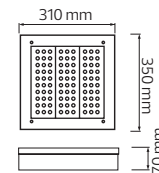

EAGLE

SURFACE

069 002 0110