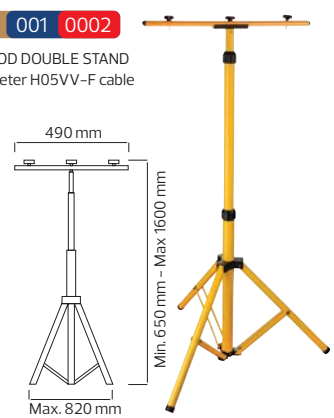

HOROZ ELECTRIC

Portable LED Projector / Projector Stand

PROPORT

- 220-240V / 50-60Hz
- Average Life: 30.000 Hrs
- 6400K
- With 1.8 meter cable

SMD LED

	PROPORT-20	PROPORT-45
Power	20 W	45 W
Luminous Flux	2100 lm	4900 lm
Sizes (mm)	A: 232.3 B: 146.4 C: 54	A: 298.6 B: 187 C: 52.5

PORTABLE LED PROJECTOR / PROJECTOR STAND

HOROZ ELECTRIC

Projector Stand

PORTABLE

- 107 001 0003
- PORTABLE STAND
- 1.5 meter H05VV-F cable

TRIPOD SINGLE

- 107 001 0001
- TRIPOD SINGLE STAND
- 1.8 meter H05VV-F cable

TRIPOD DOUBLE

- 107 001 0002
- TRIPOD DOUBLE STAND
- 1.8 meter H05VV-F cable

KAPLAN-45

- 220-240V / 50-60Hz
- Average Life: 50.000 Hrs
- 5200 lm
- 4200K

068 007 0045

BLACK

KAPLAN-45W

068 007 0001