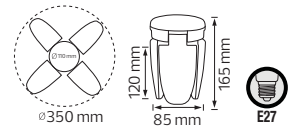

40W SMD LED

FOLDABLE