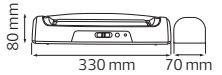

- 220-240V / 50-60Hz
- 560 lm
- 4V 3Ah Rechargeable Sealed-Acid Battery
- Duration Time:
  - Step 1: 1 Hour
  - Step 2: 2 Hours
- Average Life: 30.000 Hrs