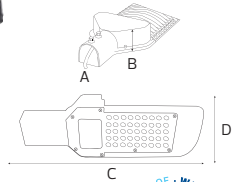

ORLANDO

- 85-265V / 50-60Hz
- Average Life: 30.000 Hrs
- 6400K

BLACK