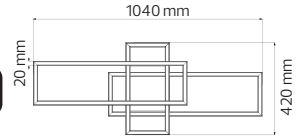

CONCORDE-36

019 053 0036

NEW PRODUCT

BLACK

- 180-240V / 50-60Hz
- Average Life: 30.000 Hrs
- 2160 lm
- 4000K

LED SUSPENSION LIGHT

LIBERTY

019 054 0030

NEW PRODUCT

CHROME

BLACK

- 180-240V / 50-60Hz
- Average Life: 30.000 Hrs
- 1800 lm
- 4000K