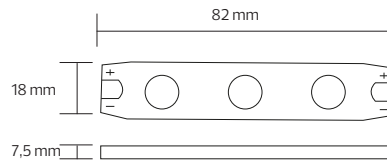

NELSON

081 014 0001

WATERPROOF

- Average Life: 50.000 Hrs
- 110 lm
- LED View Angle: 160°
- 8.5 gr/module
- 1set: 20 module

12V DC

NEW PRODUCT