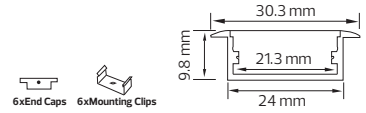

PROFILE-R2

120 001 0002

■ Recessed Type

3m