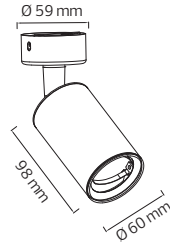

WHITE

BLACK

- 220-240V / 50-60Hz
- Max. 50W
- Bulb not included