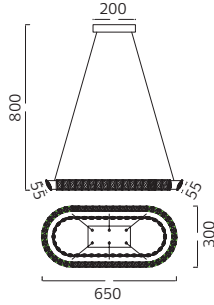

NEBULA

019 026 0040

CHROME

- 180-260V / 50-60Hz
- Average Life: 30.000 Hrs
- 2800 lm
- 4000K