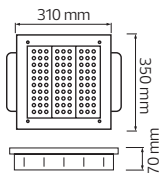

FALCON

RECESSED

069 001 0110