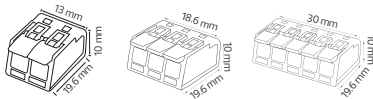

SLIM CONNECTOR

- 450V-
- Max. 32A
- Wire Range: 0.2 – 4 mm²
- Transparent