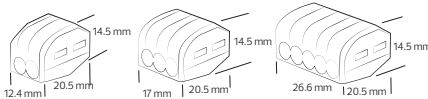

CONNECTOR

- 400V/4kV-
- Max. 32A
- Wire Range: 0.08 – 4 mm²
- Spring Clamping 28-10AWG