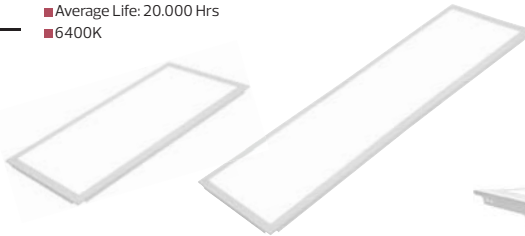

LED Panel Frame Drywall Kit

TAURUS

- 175-265V / 50-60Hz
- Average Life: 20.000 Hrs
- 6400K

WHITE