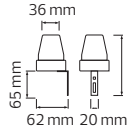

Light Control Photosensor

FLEX

089 001 0002

WHITE

- Operation Voltage: 220-240V / 50-60Hz
- Ambient Light: <50Lux
- Load Power: 1200W (10A)