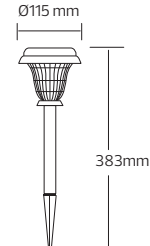

LED

	VENÜS	MARS	NEPTUN	PLUTON	HALLEY	CRYSTAL
	078-001-0001	078-002-0001	078-004-0001	078-005-0001	078-006-0001	078-009-0001
Battery :	Ni-MH AA 200 mAh 1.2V	Ni-MH AA 200 mAh 1.2V	Ni-MH AA 100 mAh 1.2V	Ni-MH AA 100 mAh 1.2V	Ni-MH AA 100 mAh 1.2V	Ni-MH AA 100 mAh 1.2V
ON/OFF:	Yes	Yes	No	No	No	No