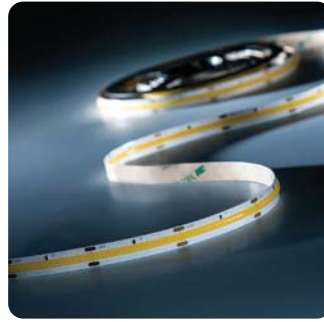

COLUMBIA-24

081 019 0002

- 24V DC
- Average Life: 30.000 Hrs
- 10W/m
- 960 lm/m
- 5m Roll
- 8mm Width
- LED: 320 LED/m

COB LED

NEW PRODUCT

24V DC

Can be cut each 5 centimeters

SWAN-24

081 021 0002

- 24V DC
- Average Life: 30.000 Hrs
- 18W/m
- 2000 lm/m
- LED: 240 pcs/m, 28x35, Single Chip
- 5m Roll
- 10mm Width
- 3000K/6400K

SMD LED