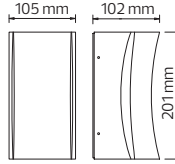

SAFARI

075 020 0001

NEW PRODUCT

BLACK

- 220-240V / 50-60Hz
- Max. 2x50W
- Bulb not included
- Aluminium Body

IP65

SERVI

076 009 0012

BLACK

WHITE

- 100-240V / 50-60Hz
- 4200K
- 750 lm
- Average Life: 30.000 Hrs

IP65

BLACK

- 220-240V / 50-60Hz
- 4100K
- Average Life: 30.000 Hrs
- Aluminium Body

SELVI

SALKIM

ZAKKUM

MEŞE

TAFLAN

ARDIÇ

SMD LED

	SELVI	SALKIM	ZAKKUM	MEŞE	TAFLAN	ARDIÇ
Power	6 W	6 W	6 W	12 W	5.5 W	5.5 W
Luminous Flux	120 lm	180 lm	330 lm	650 lm	200 lm	245 lm
LED Type	COB	COB	SMD	SMD	SMD	POWER
IP	44	44	54	54	44	54
Lighting Direction	Up&Down	Up&Down	Down	Up&Down	All Directions	Down