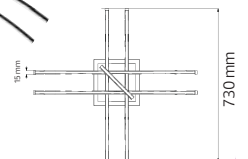

CORNELIA

019 055 0060

NEW PRODUCT

CHROME

BLACK

- 180-240V / 50-60Hz
- Average Life: 30.000 Hrs
- 2800 lm
- 4000K