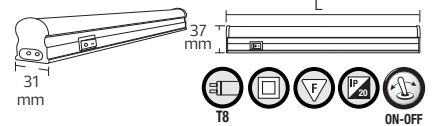

ALFA

- 220-240V / 50-60Hz

ALFA-6	ALFA-8	ALFA-28
053-001-0006	053-001-0008	053-001-0028

Power	: 6 W	8 W	28 W
Length (mm)	: L: 267	L: 343	L: 1200

TUBOFIX

- 175-250V / 50-60Hz
- For 60/120 cm double side energized LED Tubes
- LED Tube not included