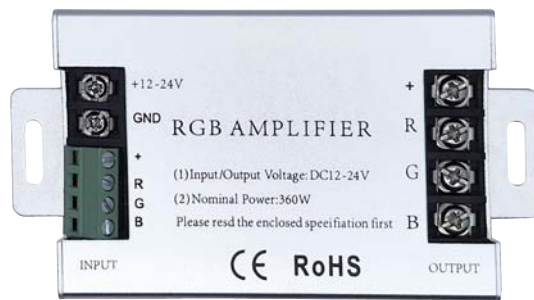

AMPLIFIER

- Input Voltage: DC 12V - 24V
- Output Voltage: DC 12V - 24V

AMPLIFIER-12A	AMPLIFIER-30A
101-001-0144	101-001-0360

Output Power	: 144 W	360 W
Output Current	: 4A/Each Color	10A/Each Color
35x28 RGB LED Strip	: 30 Meters with 60 Leds/Meter	75 Meters with 60 Leds/Meter
50x50 RGB LED Strip	: 10 Meters with 60 Leds/Meter	25 Meters with 60 Leds/Meter