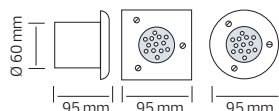

AZUR

- 85-265V / 50-60Hz
- 4000K
- Average Life: 50.000 Hrs

MAT CHROME

NEW PRODUCT

POWER LED

	AZUR-1	AZUR-3	AZUR-6	AZUR-9	AZUR-18	AZUR-24
	079-029-0001	079-029-0003	079-029-0006	079-029-0009	079-029-0018	079-029-0024
Power	1 W	3 W	6 W	9 W	18 W	24 W
Luminous Flux	100 lm	300 lm	600 lm	900 lm	1800 lm	2400 lm
Sizes (mm)	A:65 B:78	A:80 B:95	A:120 B:95	A:150 B:95	A:180 B:95	A:200 B:95

LED INGROUND & RECESSED LAMP

ELMAS

079 005 0002

MAT CHROME

- 220-240V / 50-60Hz
- 338 lm
- Average Life: 50.000 Hrs

6400K

1.5W LED

INCI

079 004 0002

SAFİR

079 003 0002

MAT CHROME

- 165-265V / 50-60Hz
- 82 lm
- Average Life: 50.000 Hrs

6400K

BLUE

6400K

BLUE

2W SMD LED