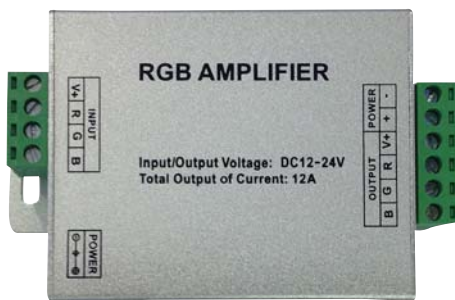

AMPLIFIER

- Input Voltage: DC 12V - 24V
- Output Voltage: DC 12V - 24V

AMPLIFIER-12A	AMPLIFIER-30A
101-001-0144	101-001-0360

Output Power	: 144 W	360 W
Output Current	: 4A/Each Color	10A/Each Color
35x28 RGB LED Strip	: 30 Meters with 60 Leds/Meter	75 Meters with 60 Leds/Meter
50x50 RGB LED Strip	: 10 Meters with 60 Leds/Meter	25 Meters with 60 Leds/Meter