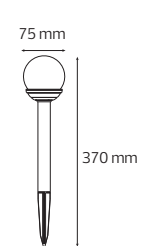

LED

	VENÜS	MARS	NEPTUN	PLUTON	HALLEY	CRYSTAL
	078-001-0001	078-002-0001	078-004-0001	078-005-0001	078-006-0001	078-009-0001
Battery :	Ni-MH AA 200 mAh 1.2V	Ni-MH AA 200 mAh 1.2V	Ni-MH AA 100 mAh 1.2V	Ni-MH AA 100 mAh 1.2V	Ni-MH AA 100 mAh 1.2V	Ni-MH AA 100 mAh 1.2V
ON/OFF:	Yes	Yes	No	No	No	No