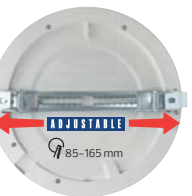

Recessed

Surface Mounting