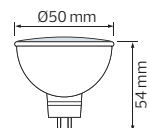

SMD LED

	FONIX-4	FONIX-6	FONIX-8
Power	4 W	6 W	8 W
Luminous Flux	290 lm	440 lm	610 lm