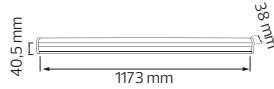

DERE-30

- 165-265V / 50-60Hz
- Average Life: 20.000 Hrs
- 2280 lm
- 6400K

LINKABLE

052 007 0120

NEW
PRODUCT