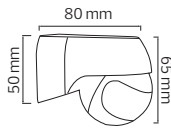

TUCSON

088 001 0009

WHITE

- Detection Source: 220-240V / AC
- Power Frequency: 50/60Hz
- Rated Load: Max. 800W
- Detection Distance: 12m Max. (<24°C)
- Time Delay: Min. 10sec + 3sec Max. 15min + 2min
- Ambient Light: <3-2000LUX (adjustable)
- Installation Height: 1.8-2.5m
- Detection Motion Speed: 0.6-1.5m/s

MEGANE

088 001 0008

WHITE

- Operation Voltage: 220-240V / 50-60Hz
- Detection Distance: 12 m Max. (<24°C)
- Time-delay: Min. 10 sec + 3 sec, Max. 7 min + 2 min
- Ambient Light: <3 - 2000Lux (adjustable)
- Rated Load: Max. 1200W
- Detection Motion Speed: 0.6-1.5 m/s