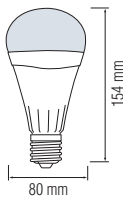

DURAMAX-12

- 100-250V / 50-60Hz
- Average Life: 30.000 Hrs
- 1150 lm
- 6400K
- 3,7V 2200mAh Li-ion Battery
- Emergency Work: 4.5W - 500 lm

001 055 0012

Rechargeable
Emergency
LED
Bulb