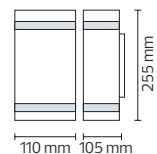

GARDENYA

- 220-240V / 50-60Hz
- Stainless Steel Body+PC

GARDENYA-1	GARDENYA-2	GARDENYA-3	GARDENYA-4
075-010-0001	075-010-0002	075-010-0003	075-010-0004

Power	:	Max.35W	Max.2x35W	Max.35W	Max.2x35W
Lighting Direction	:	Down	Up&Down	Down	Up&Down