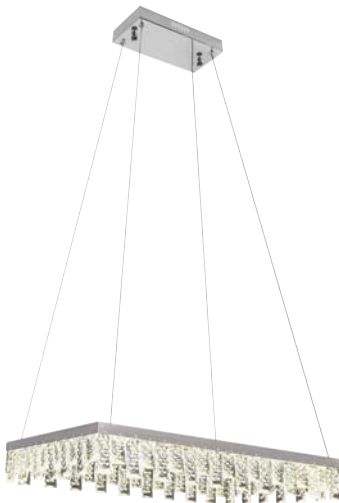

NIRVANA

- 180-260V / 50-60Hz
- Average Life: 30.000 Hrs
- 4000K

CHROME