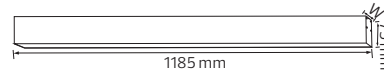

INNOVA

- 170-265V / 50-60Hz
- Average Life: 70.000 Hrs
- 4000K
- Surface mounting also available

BLACK

WHITE

NEW
PRODUCT

SMD
LED

INNOVA3-40	INNOVA5-40	INNOVA10-80
019-033-0040	019-034-0040	019-049-0080

Power	: 40 W	40 W	80 W
Luminous Flux	: 3200 lm	3200 lm	6500 lm
Width (mm)	: 30 mm	50 mm	100 mm

LED LINEAR SUSPENSION LIGHT