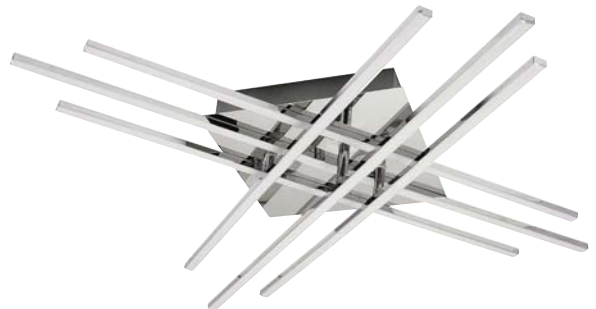

CHROME

- 110-240V / 50-60Hz
- Average Life: 50.000 Hrs
- 3964 lm
- 4000K