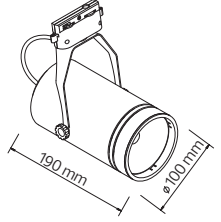

LED TRACK LIGHT

DUBLIN

018 018 0035

WHITE

BLACK

- 180-240V / 50-60Hz
- Average Life: 30.000 Hrs
- 3400 lm
- 4200K
- Beam Angle: 24°

HOROZ ELECTRIC

Track Light