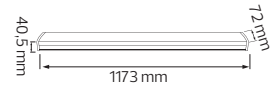

HAVZA-60

- 165-265V / 50-60Hz
- Average Life: 20.000 Hrs
- 4620 lm
- 6400K

LINKABLE

052 008 0120

NEW
PRODUCT