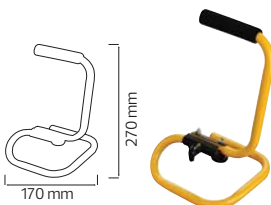

PORTABLE LED PROJECTOR / PROJECTOR STAND

HOROZ ELECTRIC

Projector Stand

PORTABLE

- 107 001 0003
- PORTABLE STAND
- 1.5 meter H05VV-F cable

TRIPOD SINGLE

- 107 001 0001
- TRIPOD SINGLE STAND
- 1.8 meter H05VV-F cable