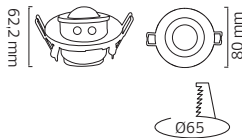

WHITE

- Detection Angle: 360°
- Detection Source: 220-240V / AC
- Power Frequency: 50/60Hz
- Rated Load: Max. 800W
- Detection Distance: 6m Max. (-24°C)
- Time Delay: Min. 10sec ± 3sec Max. 15min ± 2min
- Ambient Light: < 3-2000LUX (adjustable)
- Installation Height: 2.2-4m
- Detection Motion Speed: 0.6-1.5m/s