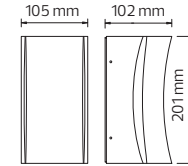

BLACK

WHITE

- 100-240V / 50-60Hz
- 4200K
- 750 lm
- Average Life: 30.000 Hrs