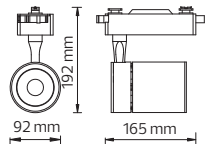

LED TRACK LIGHT

DUBLIN

018 018 0035

WHITE

BLACK

- 180-240V / 50-60Hz
- Average Life: 30.000 Hrs
- 3400 lm
- 4200K
- Beam Angle: 24°

HOROZ ELECTRIC

Track Light