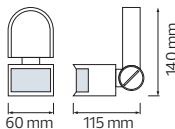

CORONA

088 001 0002

WHITE

BLACK

- Operation Voltage: 220-240V / 50-60Hz
- Detection Distance: 12+1m Max. (<24°C)
- Time-delay: 5 sec - 7+2min.
- Ambient Light: <10Lux - 2000Lux
- Rated Load: Max. 1000W

LINEA

088 001 0003

WHITE

BLACK

- Operation Voltage: 220-240V / 50-60Hz
- Detection Distance: 8 + 2 m Max. (<24°C)
- Time-delay: 5 sec - 8+2 min.
- Ambient Light: <10Lux - 2000Lux
- Rated Load: Max. 1000W