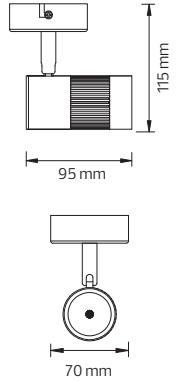

WHITE

BLACK

- 100-240V / 50-60Hz
- Average Life: 40.000 Hrs
- 500 lm
- 4200K
- Beam Angle: 53°