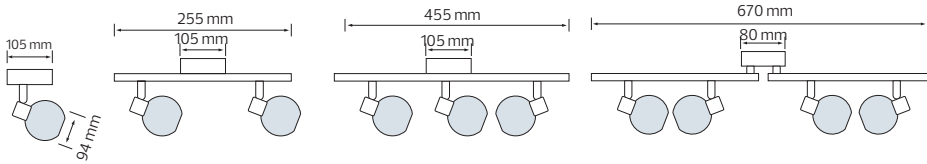

BODRUM-1	BODRUM-2	BODRUM-3	BODRUM-4
035-004-0001	035-004-0002	035-004-0003	035-004-0004

Power	:	Max.40W	Max.2x40W	Max.3x40W	Max.4x40W