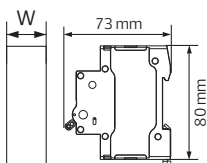

SAFE

MCB Circuit Breaker

Rated short-circuit breaking capacity : 4.5kA

B

C

C

	114-001-1006	114-001-1010	114-001-1016	114-001-1020	114-001-1025	114-001-1032	114-001-1040	114-002-1002	114-002-1004	114-002-1050	114-002-1063
Rated Current	6A	10A	16A	20A	25A	32A	40A	2A	4A	50A	63A
Poles	1	1	1	1	1	1	1	1	1	1	1
Instantaneous tripping type	B	B	B	B	B	B	B	C	C	C	C
Rated working voltage	230V/400V	230V/400V	230V/400V	230V/400V	230V/400V	230V/400V	230V/400V	230V/400V	230V/400V	230V/400V	230V/400V
Width	17.5 mm	17.5 mm	17.5 mm	17.5 mm	17.5 mm	17.5 mm	17.5 mm	17.5 mm	17.5 mm	17.5 mm	17.5 mm

	114-002-2006	114-002-2010	114-002-2016	114-002-2020	114-002-2025	114-002-2032	114-002-2040	114-002-2050	114-002-2063
Rated Current	6A	10A	16A	20A	25A	32A	40A	50A	63A
Poles	2	2	2	2	2	2	2	2	2
Instantaneous tripping type	C	C	C	C	C	C	C	C	C
Rated working voltage	400V	400V	400V	400V	400V	400V	400V	400V	400V
Width	35 mm	35 mm	35 mm	35 mm	35 mm	35 mm	35 mm	35 mm	35 mm

	114-002-3006	114-002-3010	114-002-3016	114-002-3020	114-002-3025	114-002-3032	114-002-3040	114-002-3050	114-002-3063	114-002-3080	114-002-3100
Rated Current	6A	10A	16A	20A	25A	32A	40A	50A	63A	80A	100A
Poles	3	3	3	3	3	3	3	3	3	3	3
Instantaneous tripping type	C	C	C	C	C	C	C	C	C	C	C
Rated working voltage	400V	400V	400V	400V	400V	400V	400V	400V	400V	400V	400V
Width	52.5 mm	52.5 mm	52.5 mm	52.5 mm	52.5 mm	52.5 mm	52.5 mm	52.5 mm	52.5 mm	80.7 mm	80.7 mm

C

C