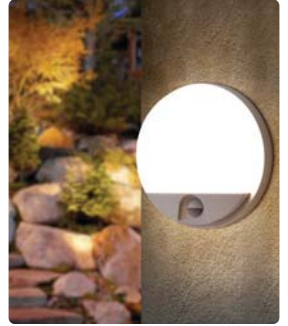

VESPER-15

071 013 0015

NEW PRODUCT

WHITE

- 160-265V / 50-60Hz
- 4200K
- 1100 lm
- Average Life: 30.000 Hrs

HOROZ ELECTRIC

LED Bulkhead Lamp

BOLKAR-20