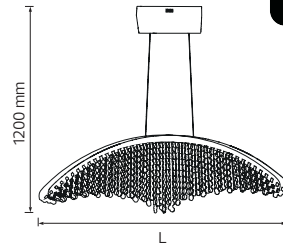

SMD LED

VOYAGER-12	VOYAGER-18	VOYAGER-24
019-041-0012	019-041-0018	019-041-0024

Power	: 12 W	18 W	24 W
Luminous Flux	: 840 lm	1260 lm	1680 lm
Length (mm)	: L : 410	L : 565	L : 815