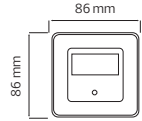

WHITE

BLACK

GOLD

SILVER

- 110-265V / 50-60Hz
- 150 lm
- 4200K
- With Microwave Sensor
- Average Life: 30.000 Hrs

HOROZ ELECTRIC