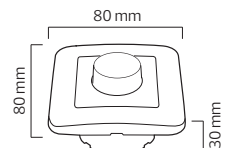

- 250V-
- DIMMER (10A)
- 400W (Incandescent)
- 300W (LED)