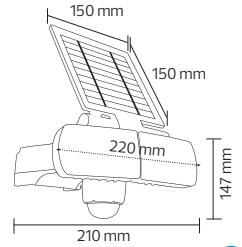

HOROZ ELECTRIC

LED Solar Security Light

ARMOR-8

072 001 0008

- 3,7V DC
- 600 lm
- 6400K
- 2x1,5Ah Li-ion Battery
- Continuous Working Time: 1,5 Hrs
- Charging Time: 6-8 Hrs
- 5V 1,5W 300mA Polysilicon Solar Panel
- Average Life: 50.000 Hrs
- 180° (right-left) & 90° (up-down) rotatable Double Light Source
- 360° rotatable & 5 steps (30°-38°-45°-53°-60°) adjustable Solar Panel

BLACK