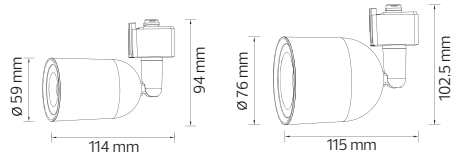

HOROZ ELECTRIC

LED Track Light

VARNA

- 175-265V / 50-60Hz
- Average Life: 30.000 Hrs
- 4200K
- Beam Angle: 24°

WHITE

BLACK