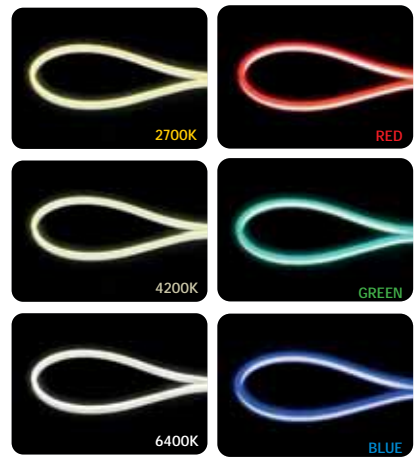

220-240V

Can be cut each 1 meter

NEOLED/SLIM

NEOLED

NEOLED/RGB

	NEOLED/SLIM	NEOLED	NEOLED/RGB
	081-010-0003	081-010-0001	081-010-0002
Power :	5,8 W/m	6 W/m	9 W/m
Luminous Flux :	520 lm/m	540 lm/m	-
LED :	120 pcs/m, 28x35	120 pcs/m, 28x35	72 pcs/m, 50x50
Socket Sets :	5 sets/100 m Roll	5 sets/100 m Roll	3 sets/50 m Roll
Width :	7 mm	15 mm	10 mm
Thickness :	15 mm	15 mm	20 mm