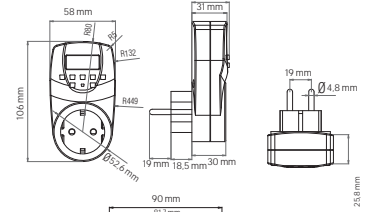

TIMER

- Working voltage: AC 220-240V 50Hz
- Power: 3500W
- Current: 16A