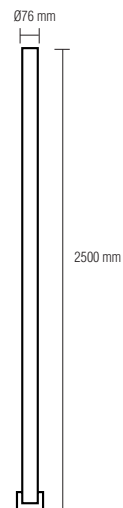

POLE

130 001 0001

■ Pole for Combat