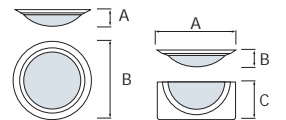

Sizes (mm) : A: 75 B: 285

HOROZ ELECTRIC

Decorative Ceiling Lamp

ZARA

- 220-240V / 50-60Hz
- Diffuser: Glass

MAT CHROME

ZARA-1

026-003-0001