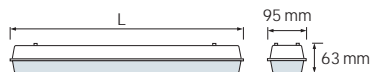

	MEDUSA-18	MEDUSA-36	MEDUSA-58
	059-006-0018	059-006-0036	059-006-0058

Power	: 18 W	36 W	58 W
Luminous Flux	: 1800 lm	3600 lm	5800 lm
Length (mm)	: L: 600	L: 1200	L: 1500

LED TUBE FIXTURE

PROMASTER

- 175 - 250V / 50 - 60Hz
- Max. 2x40W
- For 120 cm double side energized LED Tubes
- LED Tube not included