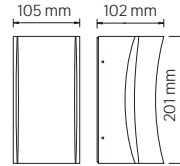

BLACK

WHITE

- 100-240V / 50-60Hz
- 4200K
- 750 lm
- Average Life: 30.000 Hrs

BLACK

- 220-240V / 50-60Hz
- 4100K
- Average Life: 30.000 Hrs
- Aluminium Body

SELVI

SALKIM

ZAKKUM

MEŞE

TAFLAN

ARDIÇ