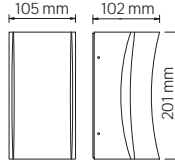

BLACK

- 220-240V / 50-60Hz
- Max. 2x35W
- Bulb not included
- Aluminium Body