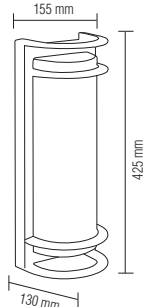

LUXIA-G

076 078 0030

BLACK

- 85-265V 50-60Hz
- 4200K
- 2700 lm
- Average Life:30.000 Hrs

LUXIA

076 079 0030

BLACK

- 85-265V 50-60Hz
- 4200K
- 2700 lm
- Average Life:30.000 Hrs

MORENA

076 080 0020

BLACK

- 85-265V 50-60Hz
- 4200K
- 1800 lm
- Average Life:30.000 Hrs

PALACE

076 081 0020

BLACK

- 85-265V 50-60Hz
- 4200K
- 1800 lm
- Average Life:30.000 Hrs