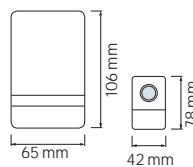

ALBA

086 001 0004

- 4.5V
- Work Voltage of the Emitter: 12V
- Work Frequency: 315 Mhz
- Remote Control: 120m (in open air)
- Sound Type: 38 Songs Optional