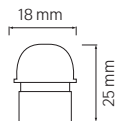

SMART

088 001 0005

WHITE

- Operation Voltage: 220-240V / 50-60Hz AC
- Rated Load: Max.1200W
- Detection Distance: 6m Max. (<24°C)
- Time-delay: 10s to 7 min (adjustable)
- Ambient Light: 10Lux / 2000Lux (choice)