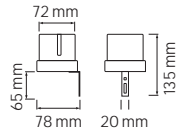

Light Control Photosensor

LUXOR

WHITE

089 001 0003

- Operation Voltage: 220-240V / 50-60Hz
- Ambient Light: <50Lux
- Load Power: 2700W (25A)