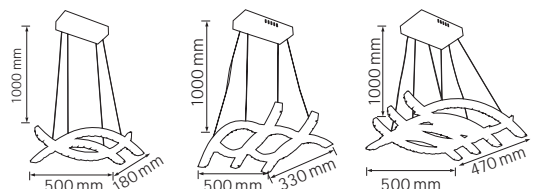

AVIATOR-24	AVIATOR-40	AVIATOR-56
	019-038-0024	019-038-0040	019-038-0056

Power	: 24 W	40 W	56 W
Luminous Flux	: 1680 lm	2800 lm	3920 lm