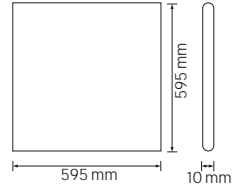

STAR-50

056 001 0050

SILVER

- 180-265V / 50-60Hz
- Average Life: 40.000 Hrs
- 4200 lm
- 4200K / 6400K

LED PANEL

MOON

- 180-265V / 50-60Hz
- Average Life: 25.000 Hrs
- 4200K / 6400K

WHITE