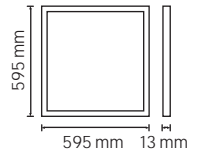

CAPELLA-48

- 175-265V / 50-60Hz
- Average Life: 25.000 Hrs
- 3125 lm
- 6400K

WHITE

056 012 0048

FRAME

WHITE

DRY KIT

111 001 0001

- Drywall Kit Apparatus
- For LED Panels