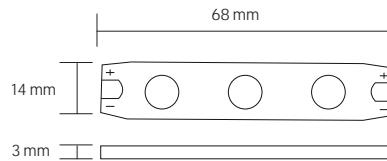

HOROZ ELECTRIC

LED Module Strip

NELSON

081 024 0001

WATERPROOF

- Average Life: 50.000 Hrs
- 110 lm
- LED View Angle: 160°
- 8.5 gr/module
- 1set: 20 module

12V DC

NEW PRODUCT