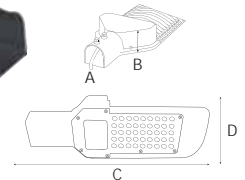

ORLANDO-20	ORLANDO-30	ORLANDO-50	ORLANDO-100	ORLANDO-150	ORLANDO-200
	074-005-0020	074-005-0030	074-005-0050	074-005-0100	074-005-0150	074-005-0200
Power :	20 W	30 W	50 W	100 W	150 W	200 W
Luminous Flux :	1726 lm	2829 lm	4953 lm	8923 lm	15061 lm	17594 lm
Sizes (mm) :	A: 40 B: 55 C: 315 D: 105	A: 40 B: 55 C: 355 D: 125	A: 40 B: 55 C: 405 D: 165	A: 60 B: 75 C: 620 D: 220	A: 60 B: 75 C: 690 D: 250	A: 60 B: 85 C: 740 D: 275