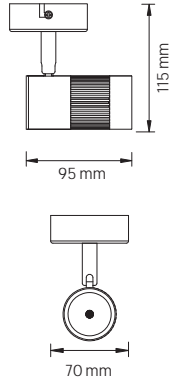

- 100-240V / 50-60Hz
- Average Life: 40.000 Hrs
- 500 lm
- 4200K
- Beam Angle: 53°

HOROZ ELECTRIC

Spotlight LED Spotlight

SPOTLIGHT / LED SPOTLIGHT

HOROZ ELECTRIC

Lighting Track / Track Connector Recessed Monopoint