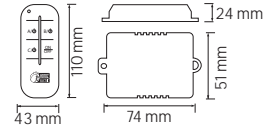

CONTROLLER

Wireless Lighting
Controller Switch

- Working voltage: AC 180-250V 50Hz
- Operation Range: 30m-60m in 360 degree (in open area)
- Tungsten filament lamps 1000W
- Energy saving lamp / LED ≤ 300W
- Working voltage: 12V (A23 alkaline battery)