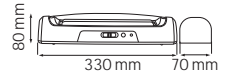

WENGER

084 025 0012

- 220-240V / 50-60Hz
- 560 lm
- 4V 3Ah Rechargeable Sealed-Acid Battery
- Duration Time:
  - Step 1: 1 Hour
  - Step 2: 2 Hours
- Average Life: 30.000 Hrs

- LED LANTERN
- RECHARGEABLE
- EMERGENCY
- AUTOMATIC LIGHT-UP

MESSI

- 220-240V / 50-60Hz or 6V DC
- Average Life: 30.000 Hrs

DESK LAMP MODE

HANGABLE + MOUNTABLE

	MESSI-9	MESSI-15	MESSI-23
	084-030-0009	084-030-0015	084-030-0023

Power	: 9 W	15 W	23 W
Luminous Flux	: 280 lm-38 lm	420 lm-70 lm	600 lm-100 lm
Battery	: 4V 1.6Ah Sealed-Acid	2x4V 1.6Ah Sealed-Acid	2x4V 1.6Ah Sealed-Acid
Duration Time	: 3-20 Hours	3-15 Hours	2-10 Hours
Size (mm)	: A: 250 B: 50 C: 50	A: 350 B: 50 C: 50	A: 450 B: 50 C: 50

- LED LANTERN
- RECHARGEABLE
- EMERGENCY
- AUTOMATIC LIGHT-UP

MÜLLER

084 018 0001

- RECHARGEABLE
- AUTOMATIC LIGHT-UP
- AC / DC OPERATED

- 220-240V / 50-60Hz
- 10x1500 MCD 110° Bright LED Light
- 50 lm
- 4V 0.9Ah Rechargeable Sealed-Acid Battery
- Duration Time: 6 Hours
- Average Life: 30.000 Hrs

BECKHAM

- LED HEADLIGHT
- RECHARGEABLE

- 220-240V / 50-60Hz
- 7000-9000K
- Duration Time:
  - 1 Hour for Strong Light
  - 4 Hours for Weak Light
- Average Life: 30.000 Hrs

	BECKHAM-1	BECKHAM-3
	084-007-0001	084-007-0003

Power	: 1 W	3 W
Luminous Flux	: 100 lm	200 lm
Battery	: 4V 400mAh Sealed-Acid	4V 900mAh Sealed-Acid
Beam Distance	: 20m	30m
Sizes (mm)	: A: 70 B: 81 C: 98	A: 85 B: 92 C: 96