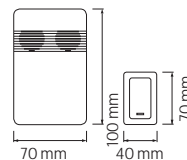

SOLID

086 001 0002

- Power Source: Emitter - 12V DC (Battery Included)
- Receiving: 4.5V/DC (3xAA1.5V)
- Working frequency: 315MHz
- Distance: 150m (open position)
- Sound level: 60 db max
- Sound type: 38 songs optional