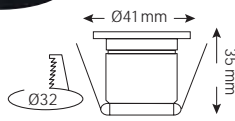

WHITE

MAT CHROME

- 85-265V / 50-60Hz
- Average Life: 30.000 Hrs
- 70 lm
- 4200K