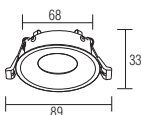

KAKTÜS

■ Lamp holder not included

WHITE

BLACK

NEW PRODUCT

NEW PRODUCT

KAKTÜS-R

015-034-0001