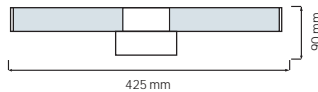

SUMRU-12

040 011 0012

CHROME

- 85-265V / 50-60Hz
- Average Life: 30.000 Hrs
- 1135 lm
- 4200K