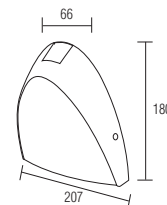

NEW PRODUCT