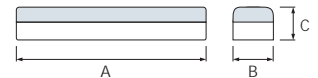

LED LANTERN

RECHARGEABLE

EMERGENCY EXIT

AUTOMATIC LIGHT-UP