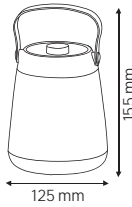

HOROZ ELECTRIC

LED Lantern / LED Solar Camping Light

VERON

084 037 0015

CCT Adjustable

- 5V DC Micro USB
- 150 lm (3000K)
- 290 lm (4200K)
- 160 lm (6400K)
- 3.7v 1.8Ah Rechargeable Lithium Battery
- Duration Time:
  - 6 Hours (3000K-6400K)
  - 4 Hours (4200K)
- Average Life: 30.000 Hrs

LED LANTERN

RECHARGEABLE