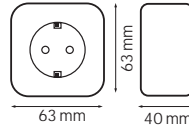

112 004 0001

■ GROUNDED SOCKET (16A)