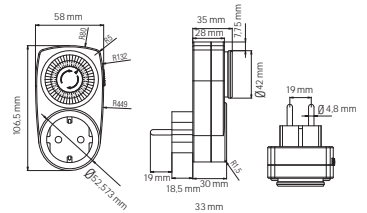

TIMER

- Working voltage: AC 220-240V 50Hz
- Power: 3500W
- Current: 16A