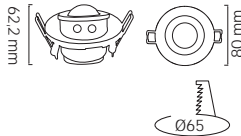

ROVER

088 001 0011

WHITE

- Detection Angle: 360°
- Detection Source: 220-240V/AC
- Power Frequency: 50/60Hz
- Rated Load: Max. 800W
- Detection Distance: 6m Max (<24°C)
- Time Delay: Min. 10sec ± 3sec Max. 15min ± 2min
- Ambient Light: <3-2000LUX (adjustable)
- Installation Height: 2.2-4m
- Detection Motion Speed: 0.6-1.5m/s