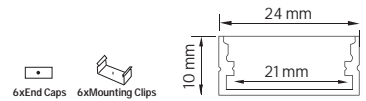

PROFILE-S2

120 002 0002

■ Surface Type

3m