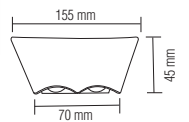

BAT-6

- 85-265V 50-60Hz
- 4200K
- 540 lm
- Average Life: 30.000 Hrs

BLACK

076 072 0006

NEW PRODUCT