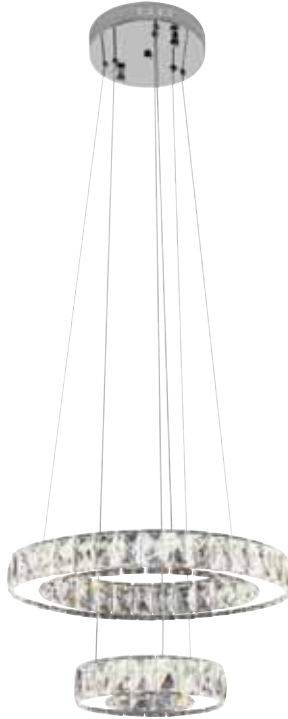

Power	: 24 W	40 W	56 W
Luminous Flux	: 1680 lm	2800 lm	3920 lm

QUASAR

- 180-260V / 50-60Hz
- Average Life: 30.000 Hrs
- 4000K

CHROME

QUASAR-42

019-023-0042

Power	: 42 W
Luminous Flux	: 2940 lm

LED CRYSTAL SUSPENSION LIGHT