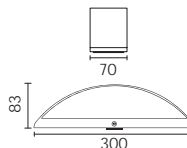

SELVI	SALKIM	ZAKKUM	MEŞE	TAFLAN	ARDIÇ
Power	6 W	6 W	6 W	12 W	5.5 W	5.5 W
Luminous Flux	120 lm	180 lm	330 lm	650 lm	200 lm	245 lm
LED Type	COB	COB	SMD	SMD	SMD	POWER
IP	44	44	54	54	44	54
Lighting Direction	Up&Down	Up&Down	Down	Up&Down	All Directions	Down