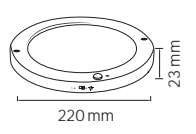

Surface Mounting

Built-in Photocell & PIR Sensor

☀ Day & Night motion sensor mode

☾ Night motion sensor mode