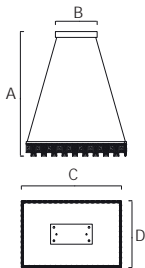

NIRVANA

- 180-260V / 50-60Hz
- Average Life: 30.000 Hrs
- 4000K

CHROME