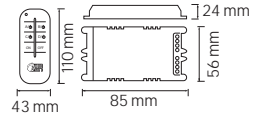

CONTROLLER

Wireless Lighting
Controller Switch

- Working voltage: AC 180-250V 50Hz
- Operation Range: 30m-60m in 360 degree (in open area)
- Tungsten filament lamps 1000W
- Energy saving lamp / LED ≤ 300W
- Working voltage: 12V (A23 alkaline battery)