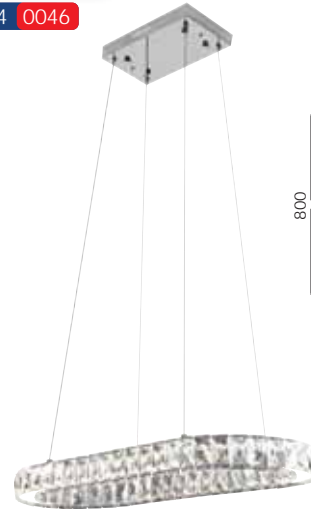

- 180-260V / 50-60Hz
- Average Life: 30.000 Hrs
- 2800 lm
- 4000K

POLARIS

019 024 0046

CHROME

- 180-260V / 50-60Hz
- Average Life: 30.000 Hrs
- 3220 lm
- 4000K

TORNADO

- 180-260V / 50-60Hz
- Average Life: 30.000 Hrs
- 4000K