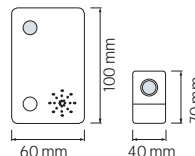

VIOLA

086 001 0005

- 4.5V
- Work Voltage of the Emitter: 12V
- Work Frequency: 315 Mhz
- Remote Control: 120m (in open air)
- Sound Type: 38 Songs Optional