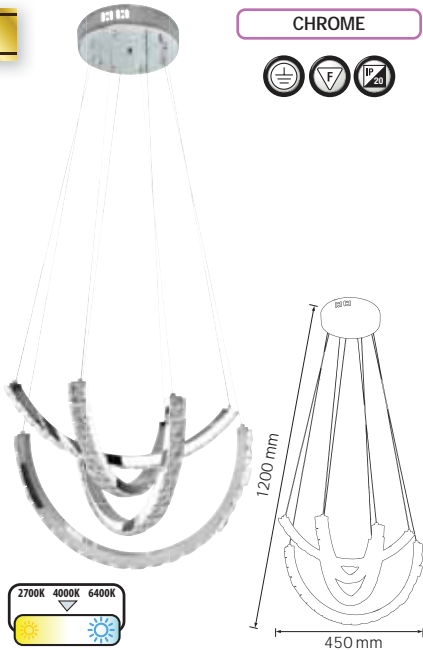

019 039 0033

- 180-260V / 50-60Hz
- Average Life: 30.000 Hrs
- 2310 lm
- 4000K

CHROME

LED CRYSTAL SUSPENSION LIGHT

AVIATOR

- 180-260V / 50-60Hz
- Average Life: 30.000 Hrs
- 4000K

CHROME

	AVIATOR-24	AVIATOR-40	AVIATOR-56
	019-038-0024	019-038-0040	019-038-0056