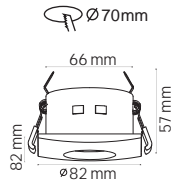

SARDUNYA

■ Lamp holder not included

WHITE

015-017-0050

015-018-0050

KAMELYA

■ Lamp holder not included

015 025 0050

CHROME

MAT CHROME

BLACK

WHITE

GOLDEN

LAVANTA

■ Lamp holder not included

015 024 0050

CHROME

MAT CHROME

BLACK

WHITE

GOLDEN

ORKIDE

■ 220-240V / 50-60Hz
■ Max. 50W

015 007 0050

CHROME

MAT CHROME

GOLDEN

WHITE