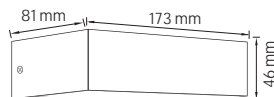

ANDIZ

BLACK

WHITE

076 037 0009

- 100-240V
- 50-60Hz
- 4200K
- 450 lm
- Average Life: 30.000 Hrs