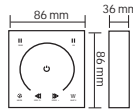

TOUCH	TOUCH-RGB
100-003-0288	100-004-0288

Color	: Single	16 million
Output Power	: 144-288W	144-288W
Output Current	: 4Ax3 Channel	4A/Each Color
35x28 LED Strips	: 30 Meters with 60 Leds/Meter	30 Meters with 60 Leds/Meter
50x50 LED Strips	: 10 Meters with 60 Leds/Meter	10 Meters with 60 Leds/Meter
Function	: 5	12