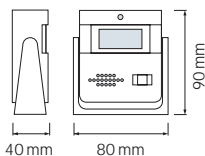

HELIX

086 001 0003