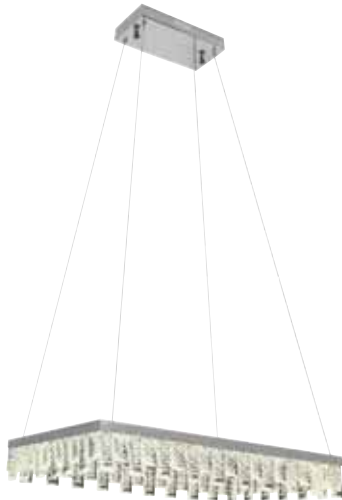

NIRVANA

- 180-260V / 50-60Hz
- Average Life: 30.000 Hrs
- 4000K

CHROME