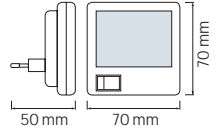

WHITE

- 220-240V / 50-60Hz
- 25 lm
- Average Life: 20.000 Hrs