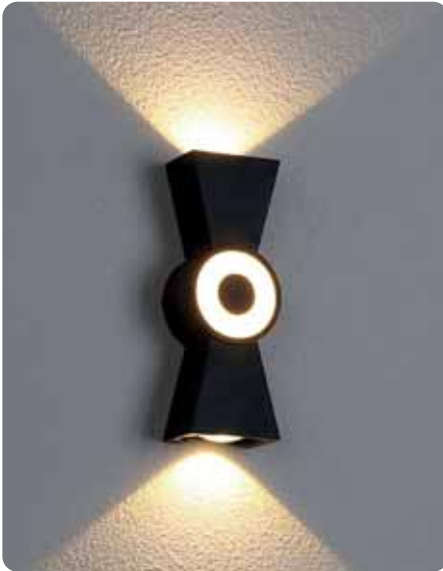

CARAT

- 85-265V 50-60Hz
- 4200K
- 1080 lm
- Average Life: 30.000 Hrs

BLACK

076 071 0012

NEW PRODUCT

LED GARDEN LAMP

FACTOR-2

- 85-265V /50-60Hz
- 4200K
- 180 lm
- Average Life: 30.000 Hrs

BLACK

WHITE

076 075 0002

NEW PRODUCT