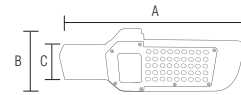

TEXAS

- 100 - 265V / 50 - 60 Hz
- Average Life: 20.000 Hrs
- 6400K

BLACK

	TEXAS-30	TEXAS-50	TEXAS-100
	074-012-0030	074-012-0050	074-012-0100
Power :	30 W	50 W	100 W
Luminous Flux :	3400 lm	5750 lm	11680 lm
Street Lamp Sizes (mm) :	A:340 B:123 C:40	A:382 B:157 C:40	A:500 B:197 C:53

ORLANDO

- 85 - 265V / 50 - 60Hz
- Average Life: 30.000 Hrs
- 6400K

BLACK

	ORLANDO-20	ORLANDO-30	ORLANDO-50	ORLANDO-100	ORLANDO-150	ORLANDO-200
	074-005-0020	074-005-0030	074-005-0050	074-005-0100	074-005-0150	074-005-0200
Power :	20 W	30 W	50 W	100 W	150 W	200 W
Luminous Flux :	1726 lm	2829 lm	4953 lm	8923 lm	15061 lm	17594 lm
Sizes (mm) :	A: 40 B: 55 C: 315 D: 105	A: 40 B: 55 C: 355 D: 125	A: 40 B: 55 C: 405 D: 165	A: 60 B: 75 C: 620 D: 220	A: 60 B: 75 C: 690 D: 250	A: 60 B: 85 C: 740 D: 275