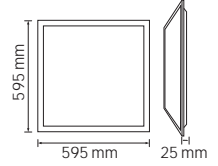

HOROZ ELECTRIC

LED Backlight Panel

PLAZMA-45

- 175-265V / 50-60Hz
- Average Life: 20.000 Hrs
- 3375 lm
- 4200K / 6400K

WHITE

056 010 0045

BACKLIGHT PANEL

Inside of Product

EUROPA-80

- 175-265V / 50-60Hz
- Average Life: 20.000 Hrs
- 6400 lm
- 4200K / 6400K

WHITE

056 009 0080

BACKLIGHT PANEL

Inside of Product

HOROZ ELECTRIC

LED Panel LED Backlight Panel Frame Drywall Kit

TAURUS

- 175-265V / 50-60Hz
- Average Life: 20.000 Hrs
- 6400K

WHITE

TAURUS-36

TAURUS-48

056-013-0036

056-013-0048

Power	: 36 W	48 W
Luminous Flux	: 3000 lm	4400 lm
Sizes (mm)	: A: 295 B: 595 C: 32	A: 295 B: 1195 C: 32

BACKLIGHT PANEL

Inside of Product