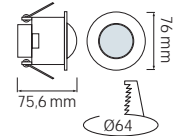

CORSA

088 001 0006

WHITE

- Operation Voltage: 220-240V / 50-60Hz AC
- Rated Load: Max. 1200W
- Detection Distance: 6m Max (<24°C)
- Time-delay: 10s to 7 min (adjustable)
- Ambient Light: 3Lux / 2000Lux (adjustable)
- Detection Motion Speed: 0.6-1.5m/s
- Installation Height: 2.2-4m