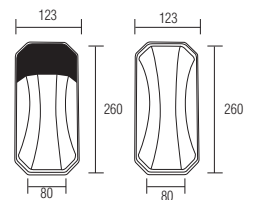

CRUZ	TANGO	BLADE
	076-063-0024	076-064-0024	076-065-0024
Power :	24 W	24 W	24 W
Luminous Flux :	1800 lm	1800 lm	1800 lm