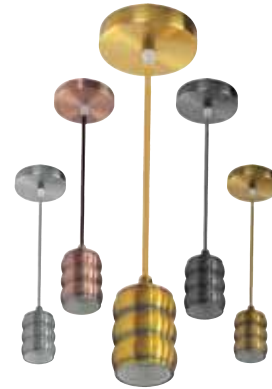

GAUSS

021 009 0001