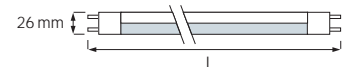

TUBE-8	TUBE-8	TUBE-8	TUBE-8
	004-003-0010	004-003-0015	004-003-0018	004-003-0036
Power :	10 W	15 W	18 W	36 W
Luminous Flux :	360lm	740lm	975 lm	2400 lm
Length (mm) :	L: 347	L: 450	L: 600	L: 1200