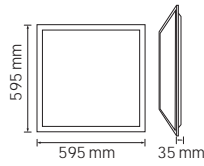

HOROZ ELECTRIC

LED Backlight Panel

PLAZMA-45

- 175-265V / 50-60Hz
- Average Life: 20.000 Hrs
- 3375 lm
- 4200K / 6400K

WHITE

056 010 0045

BACKLIGHT PANEL

Inside of Product

EUROPA-80

- 175-265V / 50-60Hz
- Average Life: 20.000 Hrs
- 6400 lm
- 4200K / 6400K

WHITE

056 009 0080

BACKLIGHT PANEL

Inside of Product

HOROZ ELECTRIC

LED Panel LED Backlight Panel Frame Drywall Kit

TAURUS

- 175-265V / 50-60Hz
- Average Life: 20.000 Hrs
- 6400K

WHITE

TAURUS-36

TAURUS-48

056-013-0036

056-013-0048

Power	: 36 W	48 W
Luminous Flux	: 3000 lm	4400 lm
Sizes (mm)	: A: 295 B: 595 C: 32	A: 295 B: 1195 C: 32

BACKLIGHT PANEL

Inside of Product