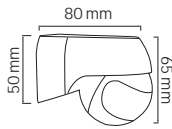

Light Control Photosensor Sensor / Doorbell Wireless Lighting Controller Timer / Plug in Switch / Dimmer

TUCSON

WHITE

088 001 0009

- Detection Source: 220-240V/AC
- Power Frequency: 50/60Hz
- Rated Load: Max. 800W
- Detection Distance: 12m Max (<24°C)
- Time Delay: Min. 10sec ± 3sec Max. 15min ± 2min
- Ambient Light: <3-2000LUX (adjustable)
- Installation Height: 1.8-2.5m
- Detection Motion Speed: 0.6-1.5m/s

MEGANE

WHITE

088 001 0008

- Operation Voltage: 220-240V / 50-60Hz
- Detection Distance: 12 m Max. (<24°C)
- Time-delay: Min. 10 sec ± 3 sec, Max. 7 min ± 2 min
- Ambient Light: <3 - 2000Lux (adjustable)
- Rated Load: Max. 1200W
- Detection Motion Speed: 0.6-1.5 m/s