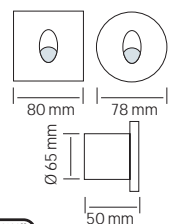

WHITE

MAT CHROME

BLACK

- 185-264V / 50-60Hz
- 86 lm
- 4000K
- Average Life: 30.000 Hrs