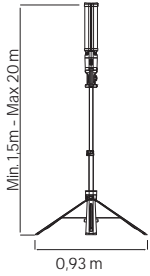

HOROZ ELECTRIC

LED Projector Stand/Projector Stand/LED Canopy Light

TOWER

107 002 0080

- 2x4000lm Worklight
- 220-240V / 50Hz
- 2x40W, Lumen: 2x4300lm,
- Ra > 80, IP54
- ON/OFF Switch
- 1 X VDE socket
- 3.0M H07RN-F3G1.5mm2+VDE plug
- Max. 2M Height
- Magnet on feet Cable storage

NEW
PRODUCT