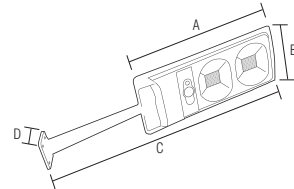

COMPACT-10	COMPACT-20	COMPACT-30
	074-010-0010	074-010-0020	074-010-0030
Power	10 W	20 W	30 W
Luminous Flux	180 lm	230 lm	300 lm
Battery	3x3.2V,3Ah Lithium Iron Phosphate	4x3.2V,5Ah Lithium Iron Phosphate	5x3.2V,10Ah Lithium Iron Phosphate
Solar Panel	Polycrystalline Silicon 6V/3W	Polycrystalline Silicon 6V/6W	Polycrystalline Silicon 6V/12W
Street Lamp Sizes (mm)	A:270 B:135 C:405 D:40	A:320 B:183 C:670 D:48	A:425 B:183 C:805 D:50