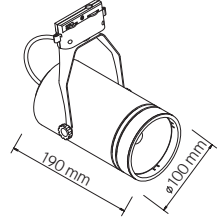

WHITE

BLACK

- 180-240V / 50-60Hz
- Average Life: 30.000 Hrs
- 2000 lm
- 4200K
- Beam Angle: 21°

LED TRACK LIGHT

DUBLIN

018 018 0035