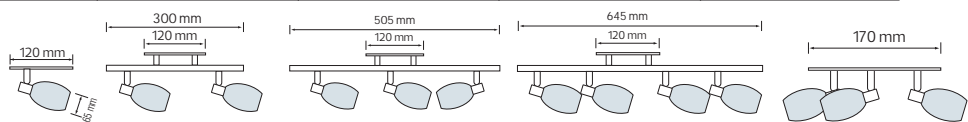

MANAVGAT-1	MANAVGAT-2	MANAVGAT-3	MANAVGAT-4	MANAVGAT-5
035-003-0001	035-003-0002	035-003-0003	035-003-0004	035-003-0005

Power	: Max.40W	Max.2x40W	Max.3x40W	Max.4x40W	Max.3x40W