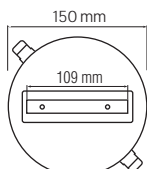

Lighting Track Track Connector Recessed Monopoint

RECESSED MONOPOINT

BLACK

SILVER

- Single Phase
- 220-240V / 50-60Hz
- Max. 16A

125