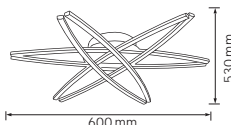

CHROME

- 110-240V / 50-60Hz
- Average Life: 30.000 Hrs
- 2100 lm
- 4000K