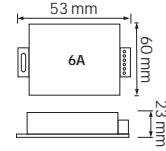

RGB Controller 2A	RGB Controller 6A
100-001-0072	100-002-0432

Output Power	: 72 W	216 W-432 W
Output Current	: 2A/Each Color	6A/Each Color
Input Voltage	: DC 12V	DC 12V-DC 24V
Output Voltage	: DC 12V	DC 12V-DC 24V
35x28 RGB LED Strip	: 15 Meters with 60 Leds/Meter	45 Meters with 60 Leds/Meter
50x50 RGB LED Strip	: 5 Meters with 60 Leds/Meter	15 Meters with 60 Leds/Meter
Type	: IR	RF