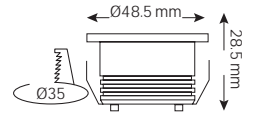

WHITE

MAT CHROME

- 85-265V / 50-60Hz
- Average Life: 30.000 Hrs
- 210 lm
- 4200K