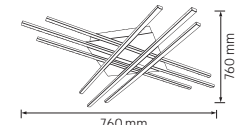

CHROME

- 110-240V / 50-60Hz
- Average Life: 50.000 Hrs
- 3964 lm
- 4000K