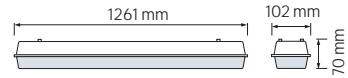

PROMASTER

- 175 - 250V / 50 - 60Hz
- Max. 2x40W
- For 120 cm double side energized LED Tubes
- LED Tube not included

057 003 2120