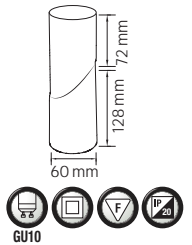

MIAMI

- 220-240V / 50-60Hz
- 10W (LED)
- Bulb not included

WHITE

BLACK

015 033 0001