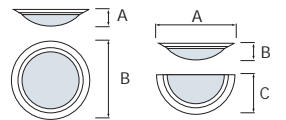

ILGAZ

- 220-240V / 50-60Hz
- Diffuser: Glass

CHROME + MAT CHROME