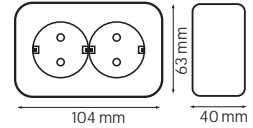

112 004 0002

■ 2-GANG GROUNDED SOCKET (16A)