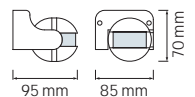

LIGHT CONTROL PHOTOSENSOR / SENSOR