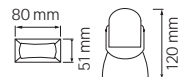

HOROZ ELECTRIC

Light Control Photosensor / Sensor

Light Control Photosensor

FLASH

WHITE

089 001 0001

- Operation Voltage: 220-240V / 50-60Hz
- Ambient Light: <5-15 Lux
- Load Power: 1000W (6A)

Light Control Photosensor

FLEX

WHITE

089 001 0002

- Operation Voltage: 220-240V / 50-60Hz
- Ambient Light: <50Lux
- Load Power: 1200W (10A)

Light Control Photosensor

LUXOR

WHITE

089 001 0003

- Operation Voltage: 220-240V / 50-60Hz
- Ambient Light: <50Lux
- Load Power: 2700W (25A)

HOROZ ELECTRIC

Light Control Photosensor Sensor / Doorbell Wireless Lighting Controller Timer / Plug in Switch / Dimmer

TUCSON

WHITE

088 001 0009

- Detection Source: 220-240V/AC
- Power Frequency: 50/60Hz
- Rated Load: Max. 800W
- Detection Distance: 12m Max (<24°C)
- Time Delay: Min. 10sec ± 3sec Max. 15min ± 2min
- Ambient Light: <3-2000LUX (adjustable)
- Installation Height: 1.8-2.5m
- Detection Motion Speed: 0.6-1.5m/s

MEGANE

WHITE

088 001 0008

- Operation Voltage: 220-240V / 50-60Hz
- Detection Distance: 12 m Max. (<24°C)
- Time-delay: Min. 10 sec ± 3 sec, Max. 7 min ± 2 min
- Ambient Light: <3 - 2000Lux (adjustable)
- Rated Load: Max. 1200W
- Detection Motion Speed: 0.6-1.5 m/s

CORONA

WHITE

BLACK

088 001 0002

- Operation Voltage: 220-240V / 50-60Hz
- Detection Distance: 12±1m Max. (<24°C)
- Time-delay: 5 sec - 7±2min.
- Ambient Light: <10Lux - 2000Lux
- Rated Load: Max. 1000W

LINEA

WHITE

BLACK

088 001 0003

- Operation Voltage: 220-240V / 50-60Hz
- Detection Distance: 8 ± 2 m Max. (<24°C)
- Time-delay: 5 sec - 8±2 min.
- Ambient Light: <10Lux - 2000Lux
- Rated Load: Max. 1000W

LIGHT CONTROL PHOTOSENSOR / SENSOR