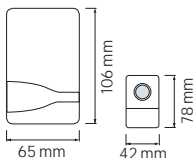

SOLO

086 001 0006

- 4.5V
- Work Voltage of the Emitter: 12V
- Work Frequency: 315 Mhz
- Remote Control: 120m (in open air)
- Sound Type: 38 Songs Optional