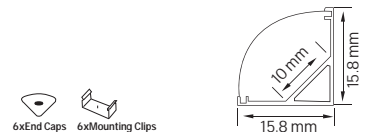

PROFILE-C1

120 003 0001

■ Corner Type

3m