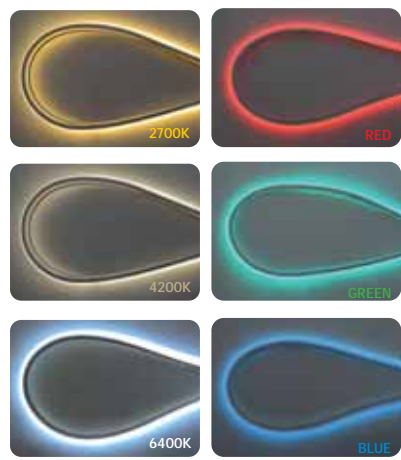

220-240V

Can be cut each 1 meter

NEOLED/SLIM

NEOLED

NEOLED/RGB

	NEOLED/SLIM	NEOLED	NEOLED/RGB
	081-010-0003	081-010-0001	081-010-0002
Power :	5,8 W/m	6 W/m	9 W/m
Luminous Flux :	520 lm/m	540 lm/m	-
LED :	120 pcs/m, 28x35	120 pcs/m, 28x35	72 pcs/m, 50x50
Socket Sets :	5 sets/100 m Roll	5 sets/100 m Roll	3 sets/50 m Roll
Width :	7 mm	15 mm	10 mm
Thickness :	15 mm	15 mm	20 mm