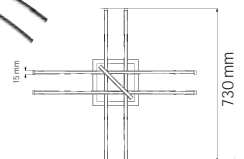

CORNELIA

019 055 0060

NEW PRODUCT

CHROME

BLACK

- 180-240V / 50-60Hz
- Average Life: 30.000 Hrs
- 2800 lm
- 4000K