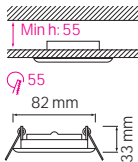

KAMELYA

■ Lamp holder not included

015 025 0050

CHROME

MAT CHROME

BLACK

WHITE

GOLDEN