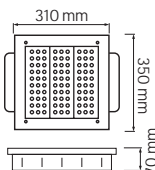

EAGLE

SURFACE

069 002 0110