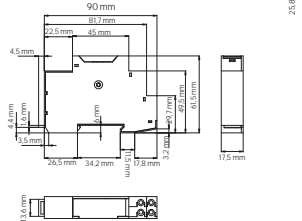

TIMER

- Working voltage: AC 220-240V 50Hz
- Power: 3500W
- Current: 16A