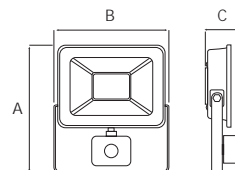

ASLAN/S-10	ASLAN/S-20	ASLAN/S-30	ASLAN/S-50
	068-011-0010	068-011-0020	068-011-0030	068-011-0050

Power	: 10 W	: 20 W	: 30 W	: 50 W
Luminous Flux	: 1100 lm	: 2200 lm	: 3380 lm	: 5500 lm
Sizes (mm)	: A:135 B:93 C:40	: A:161 B:118 C:40	: A:176 B:135 C:40	: A:210.5 B:174 C:40