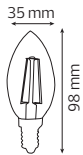

FILAMENT CANDLE

- 220-240V / 50-60Hz
- Average Life: 20.000 Hrs
- 2700K / 4200K