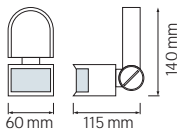

CORONA

WHITE

BLACK

088 001 0002

- Operation Voltage: 220-240V / 50-60Hz
- Detection Distance: 12±1m Max. (<24°C)
- Time-delay: 5 sec - 7±2min.
- Ambient Light: <10Lux - 2000Lux
- Rated Load: Max. 1000W

LINEA

WHITE

BLACK

088 001 0003

- Operation Voltage: 220-240V / 50-60Hz
- Detection Distance: 8 ± 2 m Max. (<24°C)
- Time-delay: 5 sec - 8±2 min.
- Ambient Light: <10Lux - 2000Lux
- Rated Load: Max. 1000W