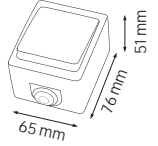

ATOM

■ 250V~

112 100 0004

■ ONE WAY SWITCH (10A)

112 100 0007

■ TWO WAY SWITCH (10A)

112 100 0006

■ 2-GANG ONE WAY SWITCH (10A)

112 100 0001

■ GROUNDED SOCKET (16A)

112 100 0003

■ 1-GANG GROUNDED SOCKET (16A)
■ 1-GANG ONE WAY SWITCH (10A)

112 100 0005

■ 1-GANG GROUNDED SOCKET (16A)
■ 2-GANG ONE WAY SWITCH (10A)

112 100 0002

■ 2-GANG GROUNDED SOCKET (16A)

SWITCH / SOCKET