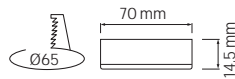

WHITE

- 220-220V / 50-60Hz
- Average Life: 20.000 Hrs
- 210 lm
- 4200K
- Recessed+Surface Mounting Available