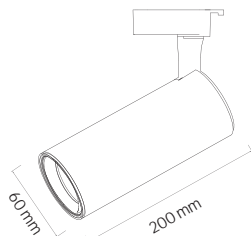

HOROZ ELECTRIC

LED Track Light / Track Light

LED TRACK LIGHT / TRACK LIGHT

LONDRA-G

115 005 0001

WHITE

BLACK

- 220-240V / 50-60Hz
- Max. 50W
- Bulb not included