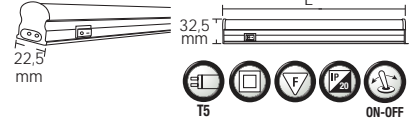

SIGMA-4	SIGMA-7	SIGMA-10	SIGMA-14
	052-001-0030	052-001-0060	052-001-0090	052-001-0120
Power	4 W	7 W	10 W	14 W
Luminous Flux	254 lm	552 lm	846 lm	1100 lm
Length (mm)	L: 282	L: 546	L: 856	L: 1156