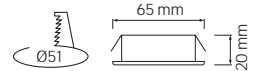

MAT CHROME

- 185-264V / 50-60Hz
- Average Life: 30.000 Hrs
- 100 lm
- 4200K