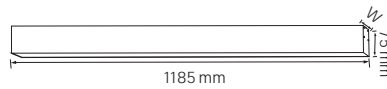

FORTUNE3-40	FORTUNE5-40	FORTUNE10-80
019-050-0040	019-051-0040	019-052-0080

Power	: 40 W	40 W	80 W
Luminous Flux	: 4200 lm	4200 lm	8000 lm
Width (mm)	: 30 mm	50 mm	100 mm

HOROZ ELECTRIC

LED Linear Suspension Light
LED Suspension Light
LED Crystal Suspension Light