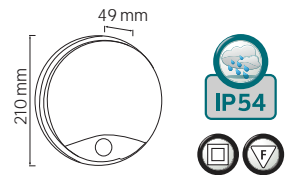

VESPER-15

071 013 0015

NEW PRODUCT

WHITE

- 160-265V / 50-60Hz
- 4200K
- 1100 lm
- Average Life: 30.000 Hrs
- Ambient Light: <3-2000LUX (adjustable)
- Time Delay: Min. 10sec±3sec Max. 5min±1min