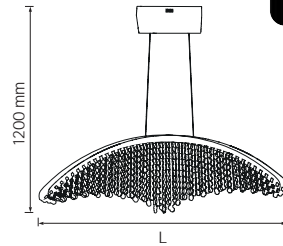

VOYAGER-12	VOYAGER-18	VOYAGER-24
019-041-0012	019-041-0018	019-041-0024