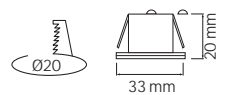

CHROME

MAT CHROME

- 185-264V / 50-60Hz
- Average Life: 30.000 Hrs
- 80 lm
- 4200K