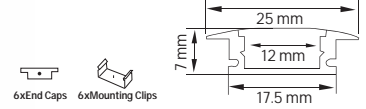

PROFILE-R1

120 001 0001

■ Recessed Type

3m