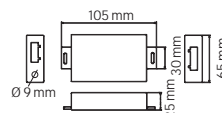

RGB CONTROLLER

RGB Controller 2A	RGB Controller 6A
100-001-0072	100-002-0432

Output Power	: 72 W	216 W-432 W
Output Current	: 2A/Each Color	6A/Each Color
Input Voltage	: DC 12V	DC 12V-DC 24V
Output Voltage	: DC 12V	DC 12V-DC 24V
35x28 RGB LED Strip	: 15 Meters with 60 Leds/Meter	45 Meters with 60 Leds/Meter
50x50 RGB LED Strip	: 5 Meters with 60 Leds/Meter	15 Meters with 60 Leds/Meter
Type	: IR	RF

RGB CONTROLLER / RGB AMPLIFIER

AMPLIFIER

- Input Voltage: DC 12V - 24V
- Output Voltage: DC 12V - 24V

AMPLIFIER-12A	AMPLIFIER-30A
101-001-0144	101-001-0360

Output Power	: 144 W	360 W
Output Current	: 4A/Each Color	10A/Each Color
35x28 RGB LED Strip	: 30 Meters with 60 Leds/Meter	75 Meters with 60 Leds/Meter
50x50 RGB LED Strip	: 10 Meters with 60 Leds/Meter	25 Meters with 60 Leds/Meter