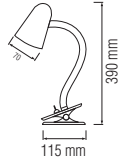

BLACK

WHITE

BLUE

RED

GREEN

- 220-240V / 50-60Hz
- 130 lm
- 3000K
- Average Life: 30.000 Hrs