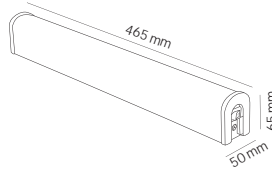

HOROZ ELECTRIC

LED Picture & Mirror Lamp

TOYGAR-12

040 013 0012

CHROME

- 100-250V / 50-60Hz
- Average Life: 30.000 Hrs
- 1100 lm
- 4200K