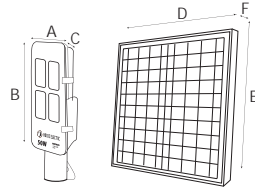

BLACK

LAGUNA

- 3.2V DC
- Average Life: 50.000 Hrs
- 6400K
- Duration Time 12-15 Hours
- Charge&Discharge: >1500 times
- Charging Time: 4-6 Hours (Cloudy 1 day, Rainy 2 days)
- Remote Control: 12m
- With 1.2m Cable, Lamp Arm & U Bracket

	LAGUNA-50	LAGUNA-100	LAGUNA-200
	074-006-0050	074-006-0100	074-006-0200

Power	: 50 W	100 W	200 W
Luminous Flux	: 950 lm	1300 lm	2050 lm
Battery	: 2 x 3.2V 5Ah Lithium Iron Phosphate	3 x 3.2V 5Ah Lithium Iron Phosphate	5 x 3.2V 5Ah Lithium Iron Phosphate
Solar Panel	: Polysilicon, 6V/12W	Polysilicon, 6V/16W	Polysilicon, 6V/33W
Installation Height	: 3 Meters	3-4 Meters	4-5 Meters
Street Lamp Sizes (mm)	: A: 160 B: 378 C: 63	A: 185 B: 444 C: 63	A: 230 B: 575 C: 75
Solar Panel Sizes (mm)	: D: 340 E: 290 F: 17	D: 350 E: 350 F: 17	D: 645 E: 360 F: 17

LED SOLAR STREET LIGHT