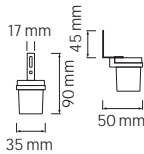

HOROZ ELECTRIC

Light Control Photosensor / Sensor

Light Control Photosensor

FLASH

WHITE

089 001 0001

- Operation Voltage: 220-240V / 50-60Hz
- Ambient Light: <5-15 Lux
- Load Power: 1000W (6A)