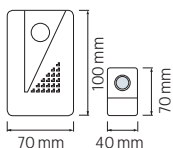

LORD

086 001 0001

- Power Source: Emitter - 12V DC (Battery Included)
- Receiving: 3V/DC (2xAA1.5V)
- Working frequency: 315MHz
- Distance: 150m (open position)
- Sound level: 60 db max
- Sound type: 38 songs optional