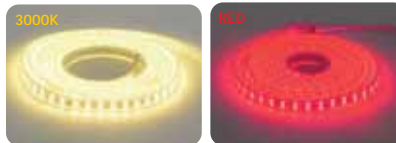

VOLGA	VOLGA/RGB	COLORADO	COLORADO/RGB	GANJ	GANJ/RGB
	081-004-0001	081-004-0002	081-006-0001	081-006-0002	081-009-0001	081-009-0002

Power :	3.5 W/m	5 W/m	3.9 W/m	7 W/m	6.3 W/m	8 W/m
Luminous Flux :	240 lm/m	-	290 lm/m	-	576 lm/m	-
LED :	60 pcs/m, 50x50, Three Chips, Single Row	60 pcs/m, 50x50, Three Chips, Single Row	156 pcs/m, 28x35, Single Chip, Double Row	108 pcs/m, 28x35, Single Chip, Double Row	180 pcs/m, 28x35, Single Chip, Triple Row	180 pcs/m, 28x35, Single Chip, Triple Row
Socket Sets :	5 sets/50 m Roll	3 sets/50 m Roll	5 sets/50 m Roll	3 sets/50 m Roll	5 sets/50 m Roll	3 sets/50 m Roll
Width :	12.7 mm	14.8 mm	12.5 mm	16.5 mm	16.2 mm	16.5 mm
Thickness :	6 mm	6.8 mm	6 mm	6.8 mm	6.2 mm	6.8 mm