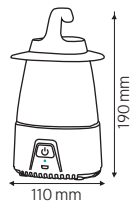

CRESPO

084 036 0025

- 5V DC Micro USB
- 550/195/40 lm
- 3.7V 1.8Ah Rechargeable Lithium Battery
- Duration Time: 1.5-5-20 Hours
- Charging Time: 4-6 Hrs
- Average Life: 30.000 Hrs

LED LANTERN

RECHARGEABLE