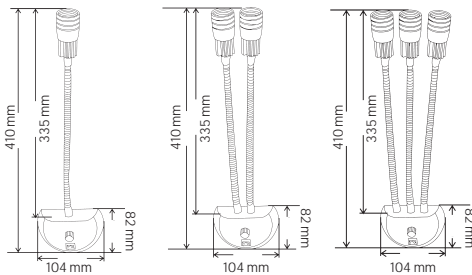

FLORYA

- 100-265V / 50-60Hz
- Average Life: 30.000 Hrs
- 4000K

CHROME

FLORYA-3	FLORYA-6	FLORYA-9
040-009-0003	040-009-0006	040-009-0009

Power	: 3 W	6 W	9 W
Luminous Flux	: 214 lm	428 lm	640 lm

LED PICTURE & MIRROR LAMP / LED READING LAMP