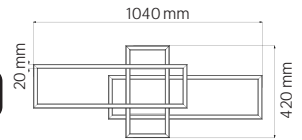

CONCORDE-36

019 053 0036

NEW PRODUCT

BLACK

- 180-240V / 50-60Hz
- Average Life: 30.000 Hrs
- 2160 lm
- 4000K