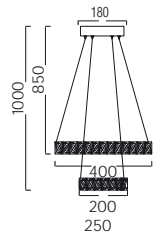

LED CRYSTAL SUSPENSION LIGHT