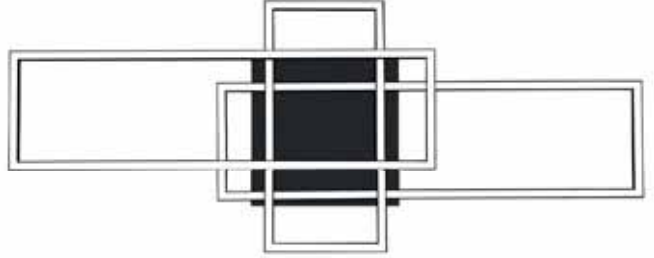

CONCORDE-36

019 053 0036

NEW PRODUCT

BLACK

- 180-240V / 50-60Hz
- Average Life: 30.000 Hrs
- 2160 lm
- 4000K