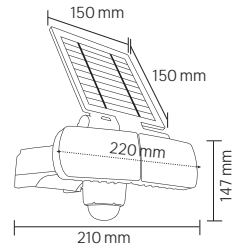

HOROZ ELECTRIC

LED Solar Security Light

ARMOR-8

072 001 0008

- 3.7V DC
- 600 lm
- 6400K
- 2x1.5Ah Li-ion Battery
- Continuous Working Time: 1.5 Hrs
- Charging Time: 6-8 Hrs
- 5V 2.5W 500mA Polysilicon Solar Panel
- Average Life: 50.000 Hrs
- 180° (right-left) & 90° (up-down) rotatable Double Light Source
- 360° rotatable & 5 steps (30°-38°-45°-53°-60°) adjustable Solar Panel

BLACK

HOROZ ELECTRIC