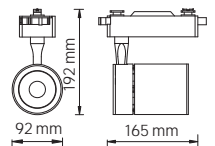

DUBLIN

018 018 0035

WHITE

BLACK

- 180-240V / 50-60Hz
- Average Life: 30.000 Hrs
- 3400 lm
- 4200K
- Beam Angle: 24°

HOROZ ELECTRIC

LED Track Light / Track Light

LONDRA