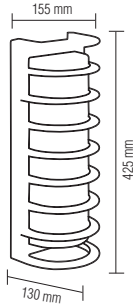

BLACK

- 85-265V 50-60Hz
- 4200K
- 2700 lm
- Average Life:30.000 Hrs