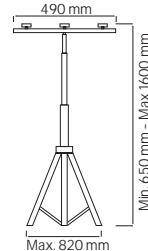

107 001 0001

- TRIPOD SINGLE STAND
- 1.8 meter H05VV-F cable

TRIPOD DOUBLE

107 001 0002

- TRIPOD DOUBLE STAND
- 1.8 meter H05VV-F cable

LED CANOPY LIGHT

HOROZ ELECTRIC

LED Canopy Light