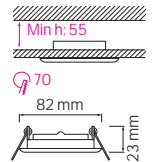

LAVANTA

■ Lamp holder not included

015 024 0050

CHROME

MAT CHROME

BLACK

WHITE

GOLDEN