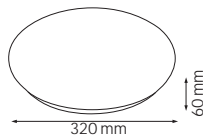

SHARK-24

- 160-265V / 50-60Hz
- Average Life: 30.000 Hrs
- 1800 lm
- 6400K

027 001 0024

LED DECORATIVE CEILING LAMP