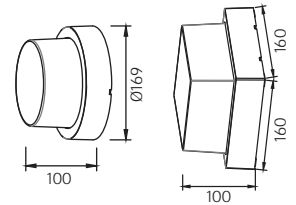

SUGA

- 85-265V / 50-60Hz
- 12W
- 4200K
- Average Life: 30.000 Hrs

BLACK