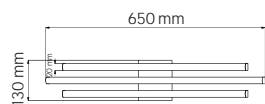

LIBERTY

019 054 0030

NEW PRODUCT

CHROME

BLACK

- 180-240V / 50-60Hz
- Average Life: 30.000 Hrs
- 1800 lm
- 4000K