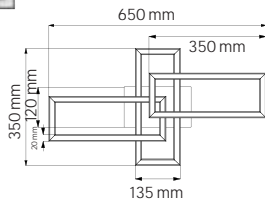

CONCORDE-24

019 053 0024

NEW PRODUCT

BLACK

- 180-240V / 50-60Hz
- Average Life: 30.000 Hrs
- 1200 lm
- 4000K