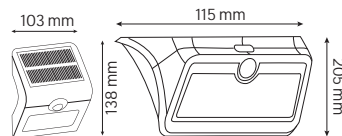

- 4000K
- Solar Charging Time: 8-10 Hours
- Average Life: 50.000 Hrs

	SIRIUS-1	SIRIUS-2
	078-012-0001	078-012-0002
Power	: 1 W	: 2 W
Luminous Flux	: 140 lm (Strong) - 8 lm (Weak)	: 240 lm (Strong) - 12 lm (Weak)
Battery	: 3.7V 1200 mAh Li-ion	: 3.7V 2200 mAh Li-ion
Back Light	: Yes (Blue)	: No