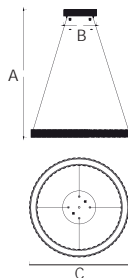

TORNADO

- 180-260V / 50-60Hz
- Average Life: 30.000 Hrs
- 4000K

CHROME