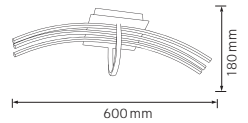

CHROME

- 110-240V / 50-60Hz
- Average Life: 30.000 Hrs
- 2059 lm
- 4000K