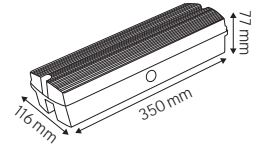

LED LANTERN

RECHARGEABLE

EMERGENCY EXIT

AUTOMATIC LIGHT-UP