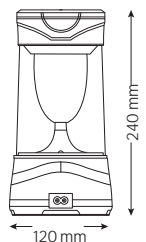

ROMARIO

084 022 0010

- 220-240V / 50-60Hz
- 360 lm
- 4V 1600mAh Rechargeable Sealed-Acid Battery
- Duration Time:
  - 1 Hour for Strong Light
  - 25 Hours for Weak Light
- Average Life: 30.000 Hrs

SOLAR

RECHARGEABLE