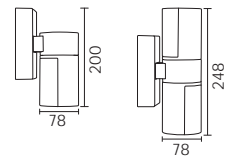

BLACK

	IMPERIAL-1	IMPERIAL-2
	076-054-0007	076-054-0014

Power	: 7 W	2x7 W
Luminous Flux	: 630 lm	1260 lm
Lighting Direction	: Up	Up&Down

HOROZ ELECTRIC

LED Garden Lamp

SUPERB

- 85-265V / 50-60Hz
- 4200K
- 555 lm
- Average Life: 30.000 Hrs