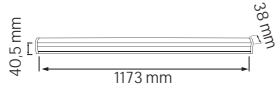

HOROZ ELECTRIC

LED Batten Light

DERE-30

- 165-265V / 50-60Hz
- Average Life: 20.000 Hrs
- 2280 lm
- 6400K

LINKABLE

052 007 0120

NEW PRODUCT