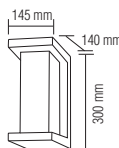

BLACK

- 85-265V 50-60Hz
- 4200K
- 1800 lm
- Average Life:30.000 Hrs