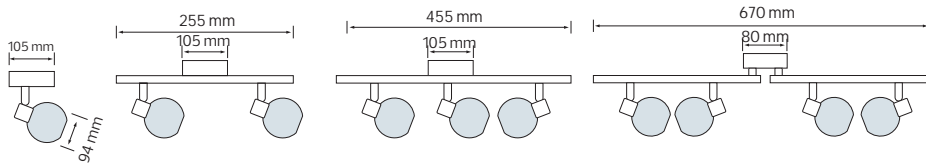

BODRUM-1	BODRUM-2	BODRUM-3	BODRUM-4
035-004-0001	035-004-0002	035-004-0003	035-004-0004

Power	: Max.40W	Max.2x40W	Max.3x40W	Max.4x40W