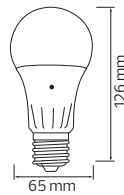

DARK-10

001 068 0010

- 170-240V / 50-60Hz
- Average Life: 30.000 Hrs
- 1032 lm
- 4200K / 6400K

Built-in Photocell Sensor