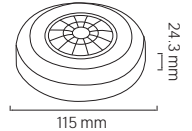

MONDEO

088 001 0010

WHITE

- Detection Range: 360°
- Detection Source: 220-240V/AC
- Power Frequency: 50/60Hz
- Rated Load: Max. 400W
- Detection Distance: 8m Max (<24°C)
- Time Delay: Min. 10sec ± 3sec Max. 15min ± 2min
- Ambient Light: <3-2000LUX (adjustable)
- Installation Height: 2.2-4m
- Detection Motion Speed: 0.6-1.5m/s