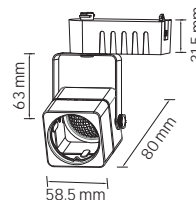

RABAT

115 002 0001

WHITE

BLACK

- 220-240V / 50-60Hz
- Max. 50W
- Bulb not included