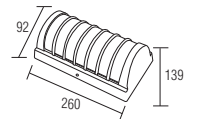

NEW PRODUCT

BLACK

- 100-265V 50-60Hz
- 4200K
- 1800 lm
- Average Life:30.000 Hrs

SWEEP

076 061 0024

NEW PRODUCT

CRUZ

TANGO