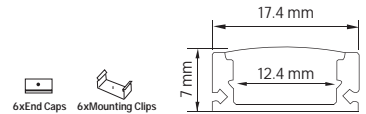

PROFILE-S1

120 002 0001

■ Surface Type

3m