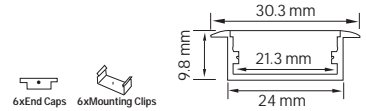

PROFILE-R2

120 001 0002

■ Recessed Type

3m