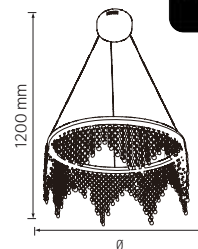

Power	: 19 W	25 W	32 W	38 W
Luminous Flux	: 1330 lm	1750 lm	2240 lm	2660 lm
Diameter (mm)	: Ø: 300	Ø: 400	Ø: 500	Ø: 600

HOROZ ELECTRIC

String Light

CARNAVAL-ROLL

022 003 0001

CUTTABLE

NEW PRODUCT

- 220V-
- 300 Lamp Holders (Each Max. 30W)
- Max. 800W
- 2x1.5 mm²
- Total 100 Meters
- Bulb not included