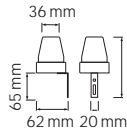

Light Control Photosensor

FLEX

WHITE

089 001 0002

- Operation Voltage: 220-240V / 50-60Hz
- Ambient Light: <50Lux
- Load Power: 1200W (10A)