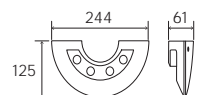

SAFARI

075 020 0001

NEW PRODUCT

BLACK

- 220-240V / 50-60Hz
- Max. 2x35W
- Bulb not included
- Aluminium Body

SERVI

076 009 0012

BLACK

WHITE

- 100-240V / 50-60Hz
- 4200K
- 750 lm
- Average Life: 30.000 Hrs

BLACK

- 220-240V / 50-60Hz
- 4100K
- Average Life: 30.000 Hrs
- Aluminium Body

SELVI

SALKIM

ZAKKUM

MEŞE

TAFLAN

ARDIÇ

	SELVI	SALKIM	ZAKKUM	MEŞE	TAFLAN	ARDIÇ
Power	6 W	6 W	6 W	12 W	5.5 W	5.5 W
Luminous Flux	120 lm	180 lm	330 lm	650 lm	200 lm	245 lm
LED Type	COB	COB	SMD	SMD	SMD	POWER
IP	44	44	54	54	44	54
Lighting Direction	Up&Down	Up&Down	Down	Up&Down	All Directions	Down