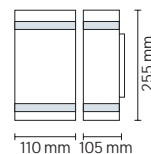

GARDENYA

- 220-240V / 50-60Hz
- Stainless Steel Body+PC

GARDENYA-1	GARDENYA-2	GARDENYA-3	GARDENYA-4
075-010-0001	075-010-0002	075-010-0003	075-010-0004

Power	:	Max.35W	Max.2x35W	Max.35W	Max.2x35W
Lighting Direction	:	Down	Up&Down	Down	Up&Down