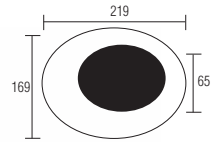

NEW PRODUCT

BLACK

- 100-265V 50-60Hz
- 4200K
- 1800 lm
- Average Life:30.000 Hrs

SWEEP

076 061 0024

NEW PRODUCT

CRUZ

TANGO