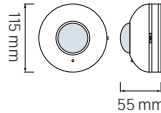

FOCUS

088 001 0001

WHITE

BLACK

- Operation Voltage: 220-240V / 50-60Hz
- Rated Load: Max 1000W
- Detection Distance: 8 ± 1 m Max. (<24°C)
- Time-delay: 5 sec - 10±2 min.
- Ambient Light: < 10Lux - 2000Lux