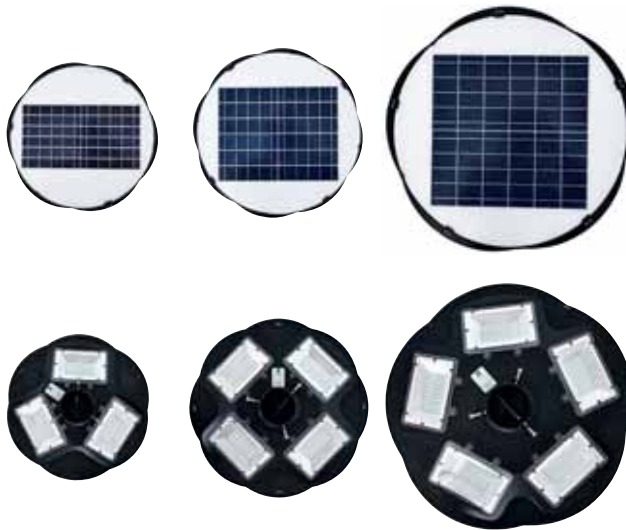

BLACK

	COMBAT-150	COMBAT-200	COMBAT-250
	074-011-0150	074-011-0200	074-011-0250
Power	150 W	200 W	250 W
Luminous Flux	1400 lm	1700 lm	2400 lm
Battery	3x3.2V/10Ah Lithium Iron Phosphate	4x3.2V/15Ah Lithium Iron Phosphate	5x3.2V/20Ah Lithium Iron Phosphate
Solar Panel	Polycrystalline Silicon 6V/8W	Polycrystalline Silicon 6V/12W	Polycrystalline Silicon 6V/16W
Installation Height	3 Meters	3.5 Meters	4 Meters
Irradiation Area	30m ²	60m ²	90m ²
Street Lamp Sizes (mm)	A: 415 B: 127	A: 462 B: 127	A: 510 B: 127