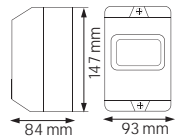

Motor Protector Box

■ For all Motor Protectors except 114-006-2540

114 008 0001

SAFE