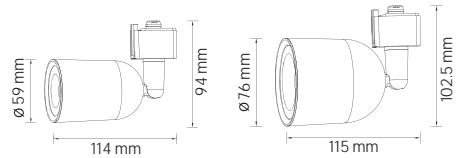

HOROZ ELECTRIC

LED Track Light

VARNA

- 175-265V / 50-60Hz
- Average Life: 30.000 Hrs
- 4200K
- Beam Angle: 24°

WHITE

BLACK