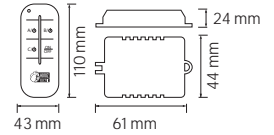

CONTROLLER

Wireless Lighting
Controller Switch

- Working voltage: AC 180-250V 50Hz
- Operation Range: 30m-60m in 360 degree (in open area)
- Tungsten filament lamps 1000W
- Energy saving lamp / LED ≤ 300W
- Working voltage: 12V (A23 alkaline battery)