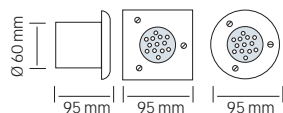

LED INGROUND & RECESSED LAMP