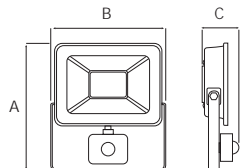

PUMA

- 175-250V / 50-60Hz
- Average Life: 20.000 Hrs

BLACK

	PUMA-10	PUMA-20	PUMA-30	PUMA-50	PUMA-100	PUMA-200	PUMA-300
	068-003-0010	068-003-0020	068-003-0030	068-003-0050	068-003-0100	068-003-0200	068-003-0300
Power :	10 W	20 W	30 W	50 W	100 W	200 W	300 W
Luminous Flux :	1000 lm	2000 lm	3000 lm	5000 lm	10000 lm	22200 lm	34000 lm
Color Temperature :	2700K/6400K/GREEN	2700K/6400K/GREEN	2700K/6400K/GREEN	2700K/6400K/GREEN	2700K/6400K	2700K/6400K	2700K/6400K
Sizes (mm) :	A: 94 B: 110 C: 33	A: 109 B: 129 C: 37.5	A: 128 B: 150 C: 38	A: 153 B: 182 C: 38.5	A: 215 B: 268 C: 41	A: 312 B: 395 C: 95	A: 350 B: 442 C: 132

PUMA/S

- 175-250V / 50-60Hz
- Average Life: 20.000 Hrs
- 6400K

BLACK

WITH PIR SENSOR

	PUMA/S-10	PUMA/S-20	PUMA/S-30	PUMA/S-50	PUMA/S-100
	068-004-0010	068-004-0020	068-004-0030	068-004-0050	068-004-0100
Power :	10 W	20 W	30 W	50 W	100 W
Luminous Flux :	1000 lm	2000 lm	3000 lm	5000 lm	10000 lm
Sizes (mm) :	A: 134 B: 110 C: 33	A: 149 B: 129 mm C: 37.5	A: 168 B: 150 C: 38.5	A: 193 B: 182 C: 38.5	A: 260 B: 274 C: 41