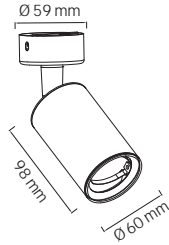

HOROZ ELECTRIC

Spotlight / LED Spotlight

LOZAN

116 001 0001

WHITE

BLACK

- 220-240V / 50-60Hz
- Max. 50W
- Bulb not included