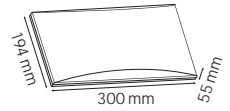

- 100-240V / 50-60Hz
- 750 lm
- 4000K
- Works automatically at dark by photosensor detection.
- Number and letter stickers included (3x1...9, 2x0, 1xA,B,C,D)
- Average Life: 30.000 Hrs