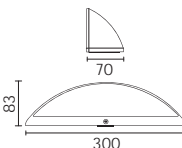

SELVI	SALKIM	ZAKKUM	MEŞE	TAFLAN	ARDIÇ
Power	6 W	6 W	6 W	12 W	5.5 W	5.5 W
Luminous Flux	120 lm	180 lm	330 lm	650 lm	200 lm	245 lm
LED Type	COB	COB	SMD	SMD	SMD	POWER
IP	44	44	54	54	44	54
Lighting Direction	Up&Down	Up&Down	Down	Up&Down	All Directions	Down