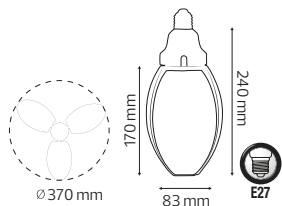

LED TUBE/LED BULB

LED TUBE

- 175-250V / 50-60Hz
- Average Life: 25.000 Hrs
- 6400K

	LED TUBE-60	LED TUBE-120	LED TUBE-150
	002-001-0009	002-001-0018	002-001-0024
Power	9 W	18 W	24 W
Luminous Flux	830 lm	1800 lm	2500 lm
Length (mm)	L: 600	L: 1200	L: 1500

TRIO-R

- 100-265V / 50-60Hz
- Average Life: 25.000 Hrs
- 3800 lm
- 6400K

001 065 0036

Rotatable

DAISY

- 160-250V / 50-60Hz
- Average Life: 25.000 Hrs

001 061 0040