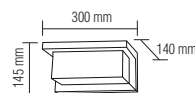

BLACK

- 85-265V 50-60Hz
- 4200K
- 1800 lm
- Average Life:30.000 Hrs