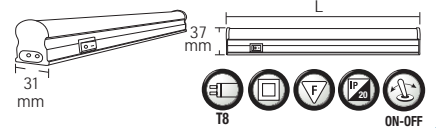

ALFA

- 220-240V / 50-60Hz

	ALFA-6	ALFA-8	ALFA-28
	053-001-0006	053-001-0008	053-001-0028

Power	6 W	8 W	28 W
Length (mm)	L: 267	L: 343	L: 1200

TUBOFIX

- 175-250V / 50-60Hz
- For 60/120 cm double side energized LED Tubes
- LED Tube not included