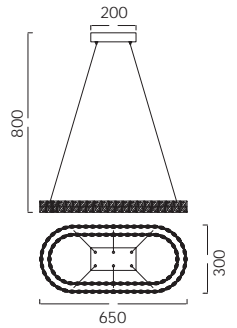

POLARIS

019 024 0046

CHROME

- 180-260V / 50-60Hz
- Average Life: 30.000 Hrs
- 3220 lm
- 4000K