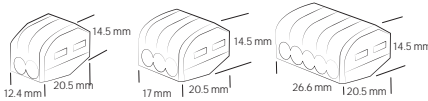

CONNECTOR

- 400V/4kV-
- Max. 32A
- Wire Range: 0.08 - 4 mm²
- Spring Clamping 28-10AWG