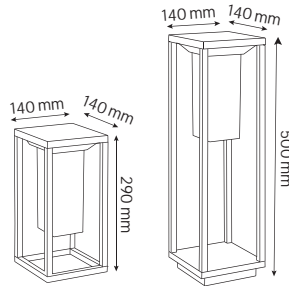

- 3,7V 2,6Ah Li-ion Battery
- 4000K
- Solar Charging Time: 4-6 Hours
- Average Life: 50.000 Hrs

	SOLARIS-1	SOLARIS-2
	078-014-0001	078-014-0002
Power	: 2 W	: 2 W
Luminous Flux	: 220 lm (Strong) - 12 lm (Weak)	: 275 lm (Strong) - 18 lm (Weak)