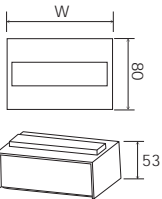

TWIST

- 85-265V / 50-60Hz
- Average Life: 25.000 Hrs
- 4200K

BLACK