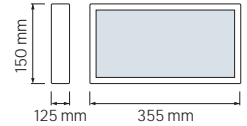

ROBSON

- 220-240V / 50-60Hz
- 100 lm
- 1.2V 350mAh Rechargeable Ni-Cd Battery
- Average Life: 20,000 Hrs
- Duration Time: 120 minutes

084 020 0002

EXIT & SAFETY

RECHARGEABLE

EMERGENCY

AUTOMATIC LIGHT-UP

LED EMERGENCY EXIT LAMP

ZOFF

- 220-240V / 50-60Hz
- 50 lm
- 1.2V 600mAh Rechargeable Ni-Cd Battery
- Average Life: 10,000 Hrs
- Duration Time: 90 minutes

084 019 0001

EXIT & SAFETY

RECHARGEABLE

EMERGENCY

AUTOMATIC LIGHT-UP