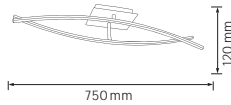

ORIENT

019 016 0016

CHROME

- 110-240V / 50-60Hz
- Average Life: 30.000 Hrs
- 1211 lm
- 4000K