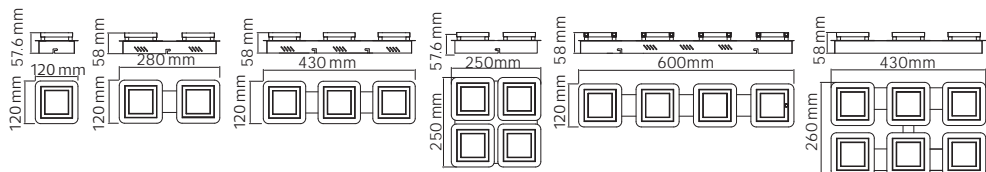

LED CEILING LAMP

LED Ceiling Lamp
Ceiling Lamp

LIKYA

- 220-240V / 50-60Hz
- 4000K
- Average Life: 30.000 Hrs

CHROME

	LIKYA-1	LIKYA-2	LIKYA-3	LIKYA-4	LIKYA-5	LIKYA-6
	036-007-0001	036-007-0002	036-007-0003	036-007-0004	036-007-0005	036-007-0006
Power	: 5W	: 2x5W	: 3x5W	: 4x5W	: 4x5W	: 6x5W
Luminous Flux	: 300 lm	: 2x300 lm	: 3x300 lm	: 4x300 lm	: 4x300 lm	: 6x300 lm