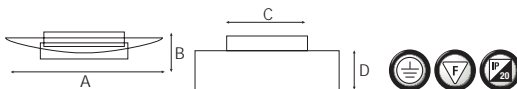

RODOS-3	RODOS-6	RODOS-12
	029-004-0003	029-004-0006	029-004-0012
Power :	3 W	6 W	12 W
Luminous Flux :	170 lm	340 lm	950 lm
Sizes (mm) :	A: 200 B: 55 C: 100 D: 80	A: 300 B: 59 C: 179 D: 80	A: 480 B: 58 C: 345 D: 80