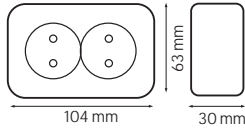

112 003 0002

■ 2-GANG SOCKET (16A)