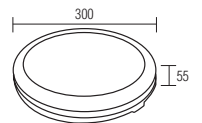

WHITE

BLACK

NEW
PRODUCT