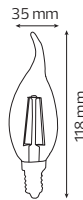

FILAMENT FLAME

- 220-240V / 50-60Hz
- Average Life: 20.000 Hrs
- 2700K / 4200K