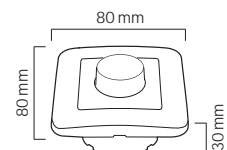

HORIZON

112 006 0001

- 250V-
- DIMMER (10A)
- 400W (Incandescent)
- 300W (LED)